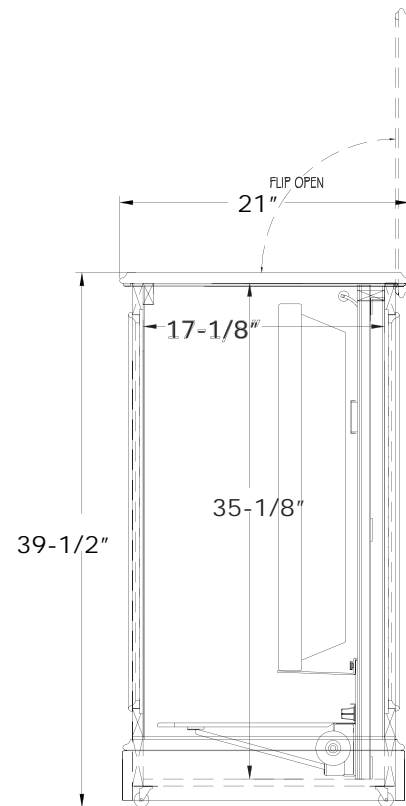

Carousel Michaels Finish

TV Lift Cabinet Dimension Drawing

TOP VIEW

FRONT VIEW

SIDE VIEW