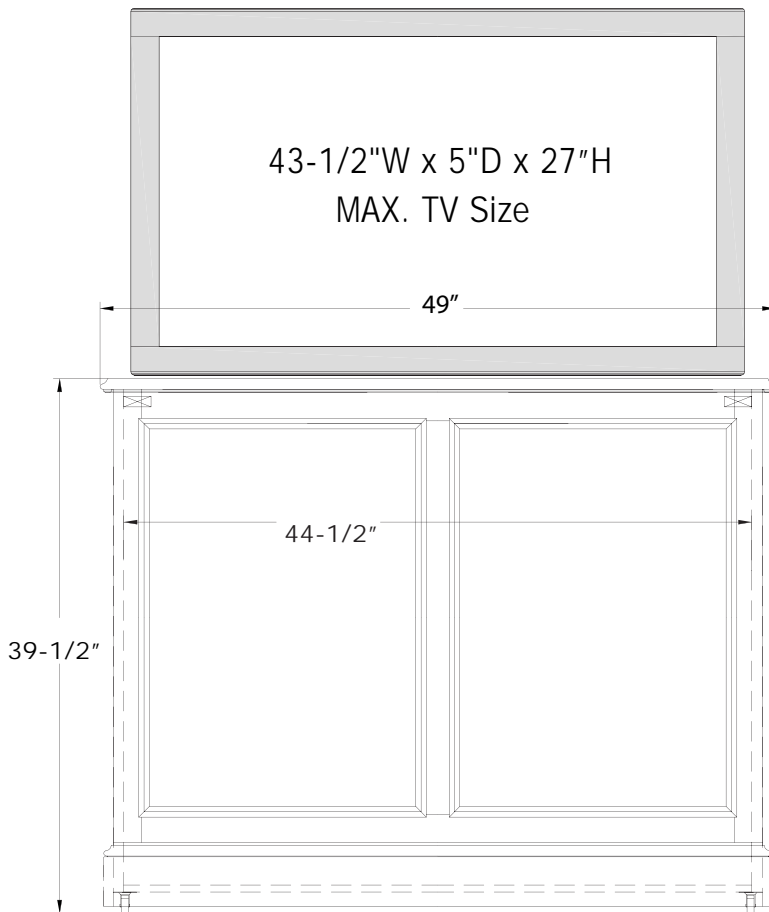

Carousel Michaels Finish

TV Lift Cabinet Dimension Drawing

TOP VIEW

FRONT VIEW

SIDE VIEW