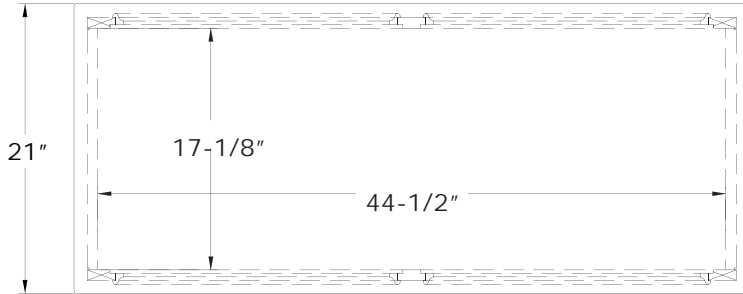

Carousel Michaels Finish

TV Lift Cabinet Dimension Drawing

TOP VIEW

FRONT VIEW

SIDE VIEW