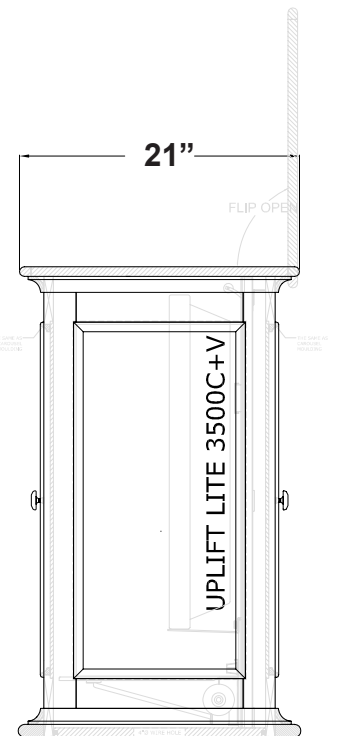

Sanctuary Espresso

TV Lift Cabinets

Dimension Drawing

TOP VIEW

FRONT VIEW

SIDE VIEW