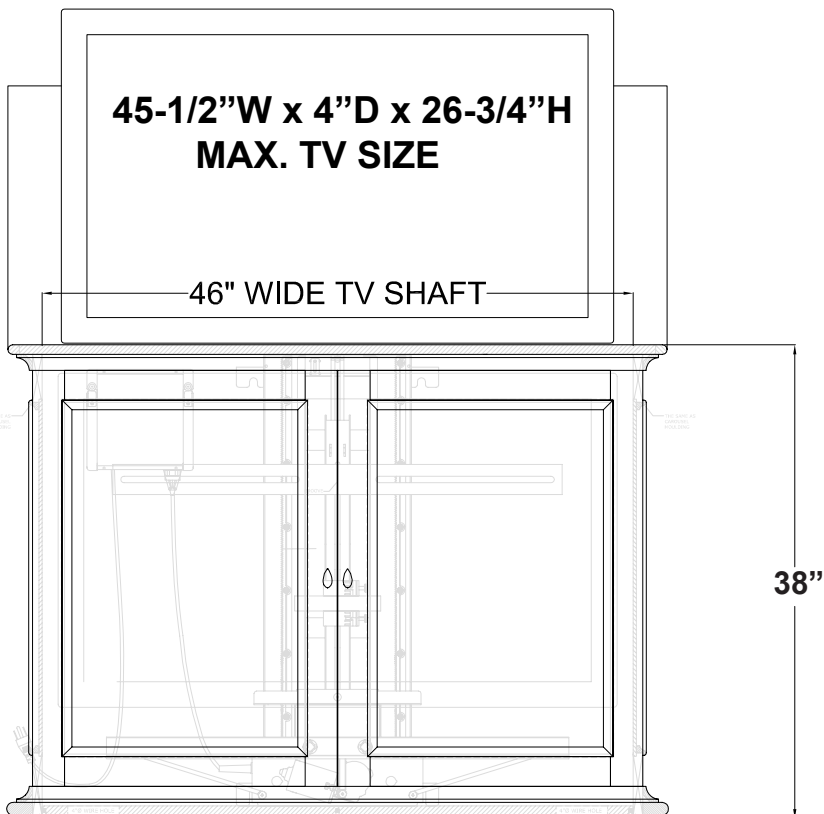

Sanctuary Espresso

TV Lift Cabinets

Dimension Drawing

TOP VIEW

FRONT VIEW

SIDE VIEW