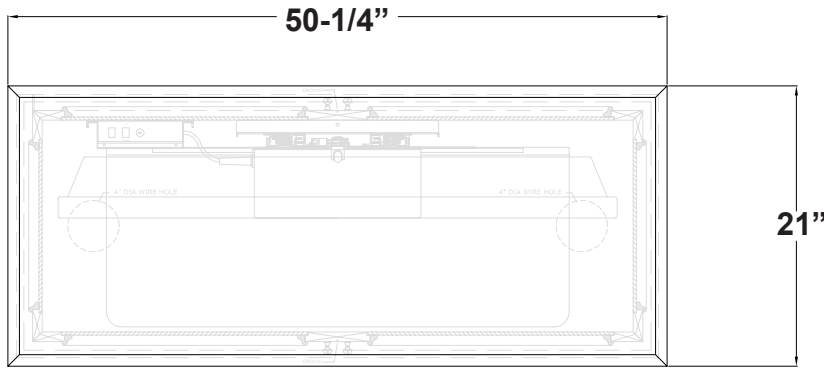

Sanctuary Espresso

TV Lift Cabinets

Dimension Drawing

TOP VIEW

FRONT VIEW

SIDE VIEW