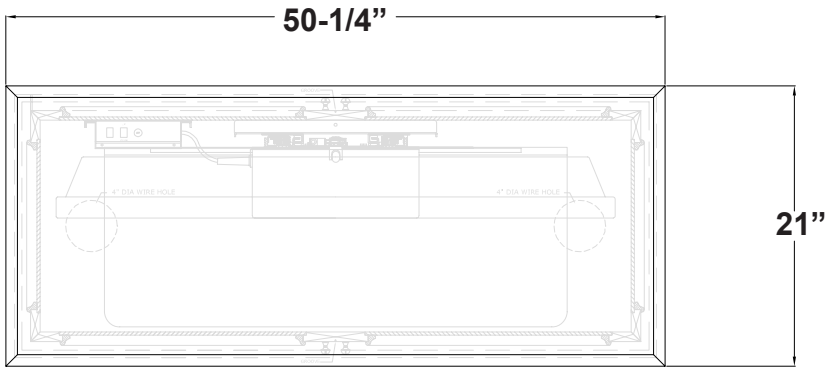

Sanctuary White

TV Lift Cabinets

Dimension Drawing

TOP VIEW

FRONT VIEW

SIDE VIEW