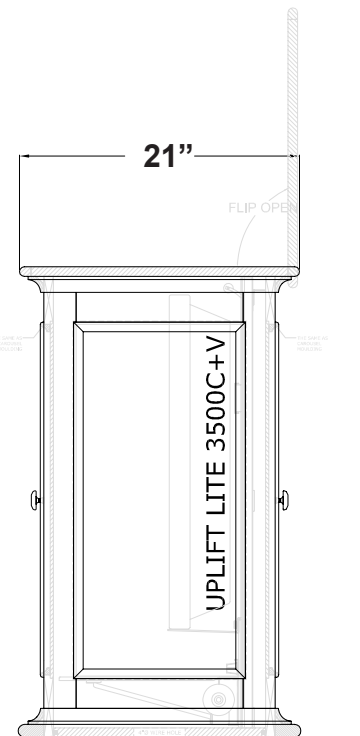

Sanctuary White

TV Lift Cabinets

Dimension Drawing

TOP VIEW

FRONT VIEW

SIDE VIEW