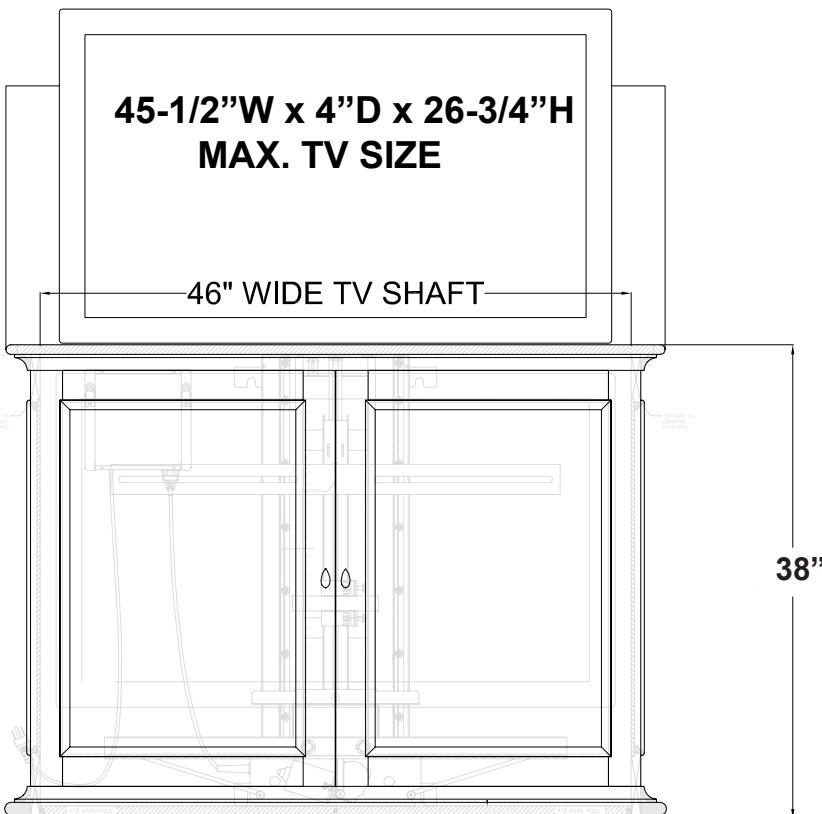

Sanctuary White

TV Lift Cabinets

Dimension Drawing

TOP VIEW

FRONT VIEW

SIDE VIEW