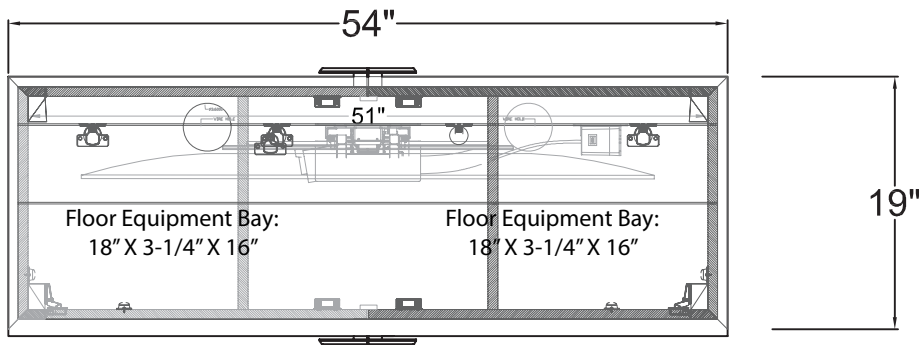

Clubside White

TV Lift Cabinet

Dimensional Drawing

TOP VIEW

FRONT VIEW

SIDE VIEW