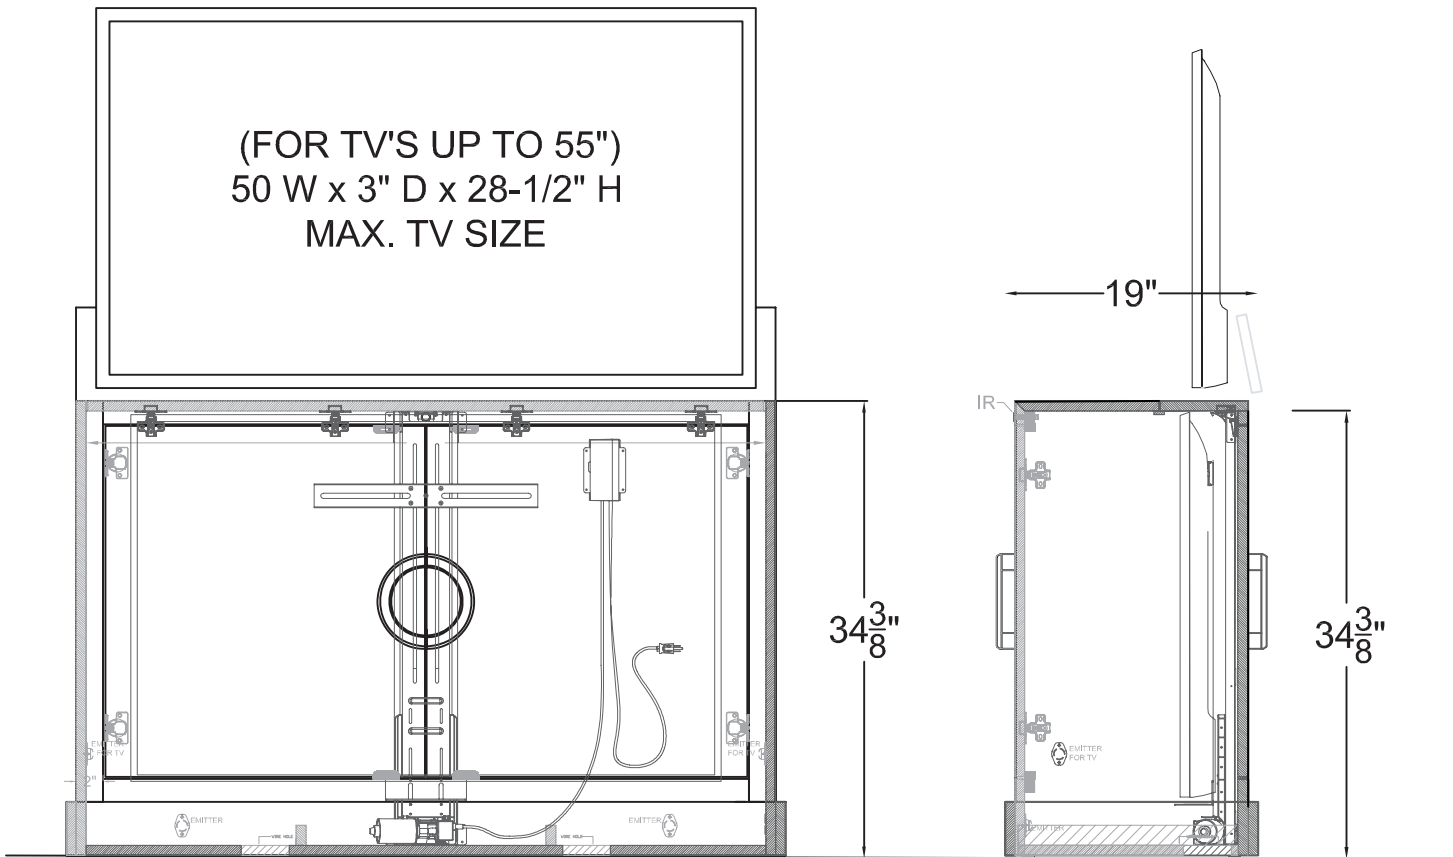

Clubside White

TV Lift Cabinet

Dimensional Drawing

TOP VIEW

FRONT VIEW

SIDE VIEW