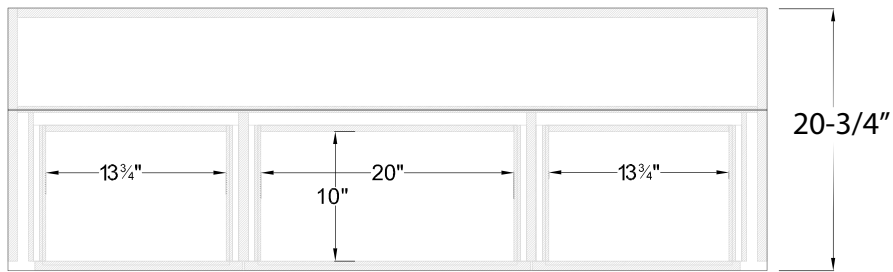

Queen/King Footboard Desk Lift w/ Bench TV Lift Cabinet

TOP VIEW

FRONT VIEW

SIDE VIEW