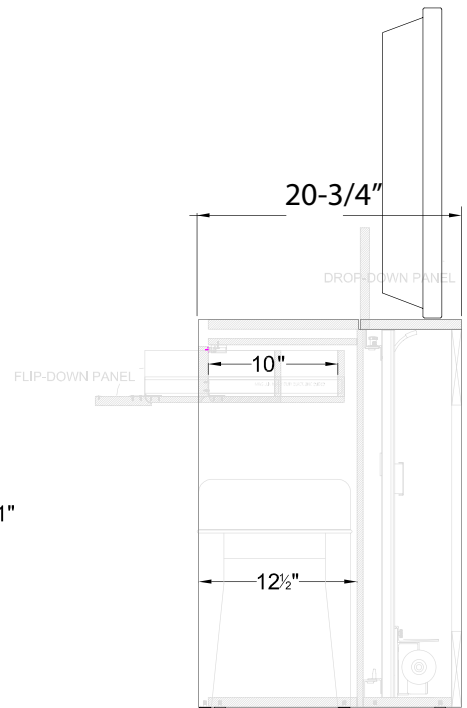

Queen/King Footboard Desk Lift w/ Bench TV Lift Cabinet

TOP VIEW

FRONT VIEW

SIDE VIEW