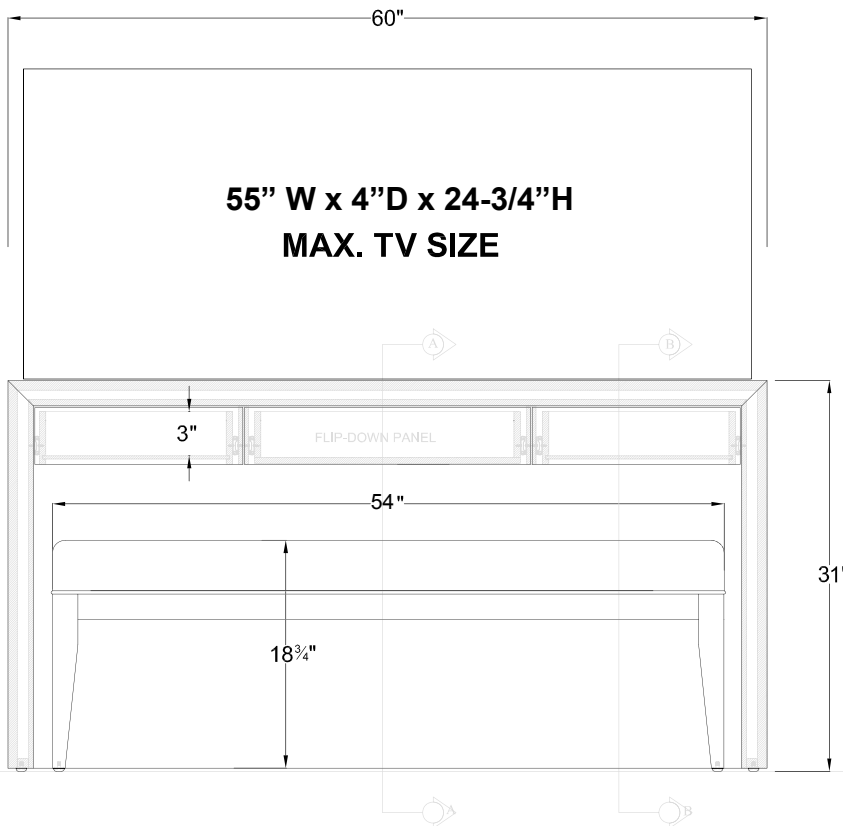

Queen/King Footboard Desk Lift w/ Bench TV Lift Cabinet

TOP VIEW

FRONT VIEW

SIDE VIEW