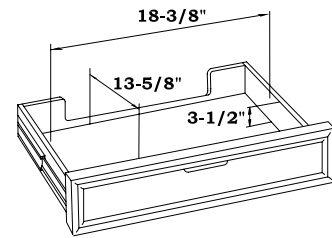

Home » Foot of the Bed TV Lifts » Crystal Pointe Brown » Dimension Drawing

Crystal Pointe (Brown)

TV Lift Cabinet (Foot of the Bed Unit)

Dimension Drawing

**DRAWER
INTERIOR DIMENSIONS**