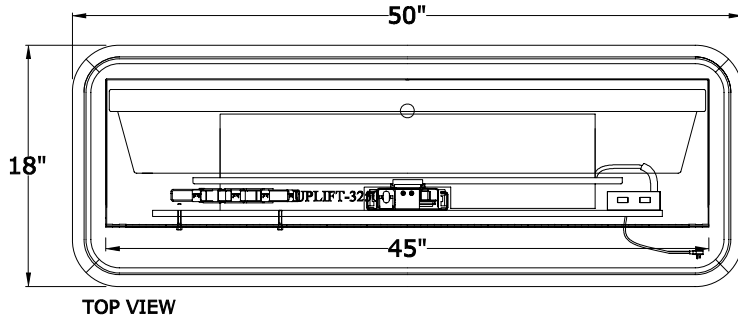

Home » Foot of the Bed TV Lifts » Crystal Pointe Brown » Dimension Drawing

Crystal Pointe (Brown)

TV Lift Cabinet (Foot of the Bed Unit)

Dimension Drawing

**DRAWER
INTERIOR DIMENSIONS**