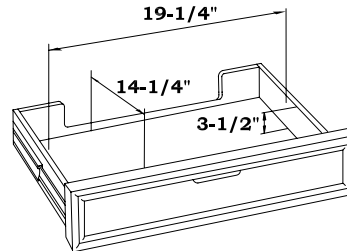

Crystal Pointe Swivel

TV Lift Cabinet

Dimension Drawing

**DRAWER
INTERIOR DIMENSIONS**