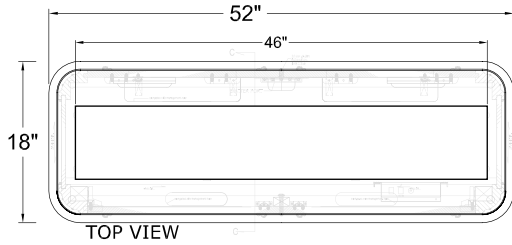

Crystal Pointe Swivel

TV Lift Cabinet

Dimension Drawing

**DRAWER
INTERIOR DIMENSIONS**