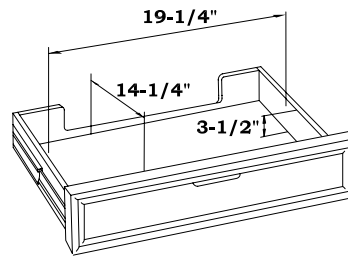

Crystal Pointe Swivel Weathered White

TV Lift Cabinet

Dimension Drawing

**DRAWER
INTERIOR DIMENSIONS**