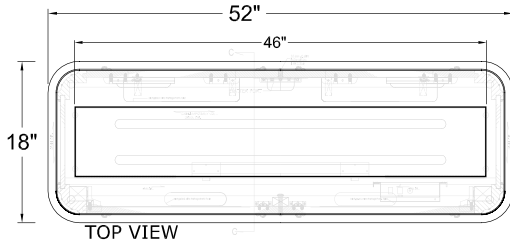

Crystal Pointe Swivel Weathered White

TV Lift Cabinet

Dimension Drawing

**DRAWER
INTERIOR DIMENSIONS**