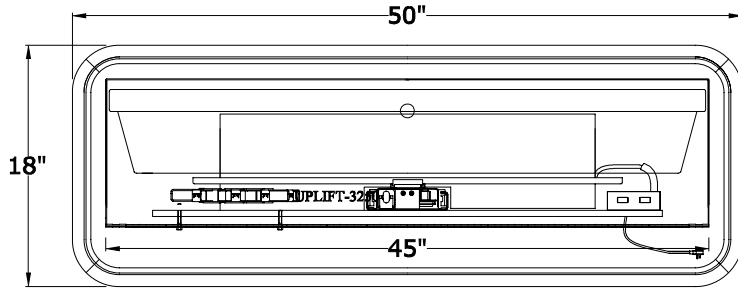

Crystal Pointe (White)

TV Lift Cabinet (Foot of the Bed Unit)

Dimension Drawing

TOP VIEW

DRAWER
INTERIOR DIMENSIONS

**44-1/2"W x 6-1/4"D x 28"HT
MAX T.V. SIZE**

FRONT VIEW

SIDE VIEW