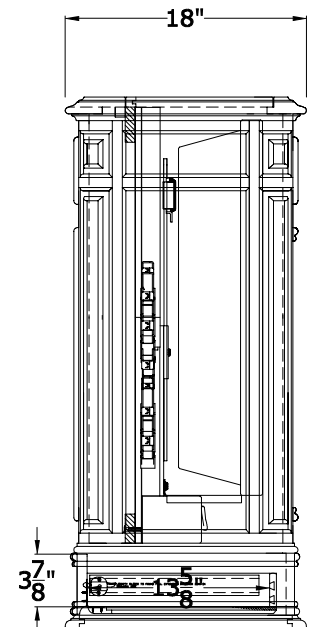

Crystal Pointe (White)

TV Lift Cabinet (Foot of the Bed Unit)

Dimension Drawing

TOP VIEW

DRAWER
INTERIOR DIMENSIONS

**44-1/2"W x 6-1/4"D x 28"HT
MAX T.V. SIZE**

FRONT VIEW

SIDE VIEW