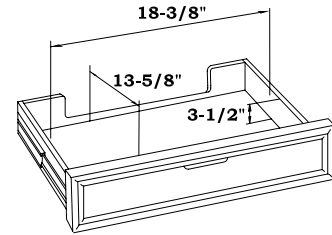

Crystal Pointe (White)

TV Lift Cabinet (Foot of the Bed Unit)

Dimension Drawing

TOP VIEW

DRAWER
INTERIOR DIMENSIONS

**44-1/2"W x 6-1/4"D x 28"HT
MAX T.V. SIZE**

FRONT VIEW

SIDE VIEW