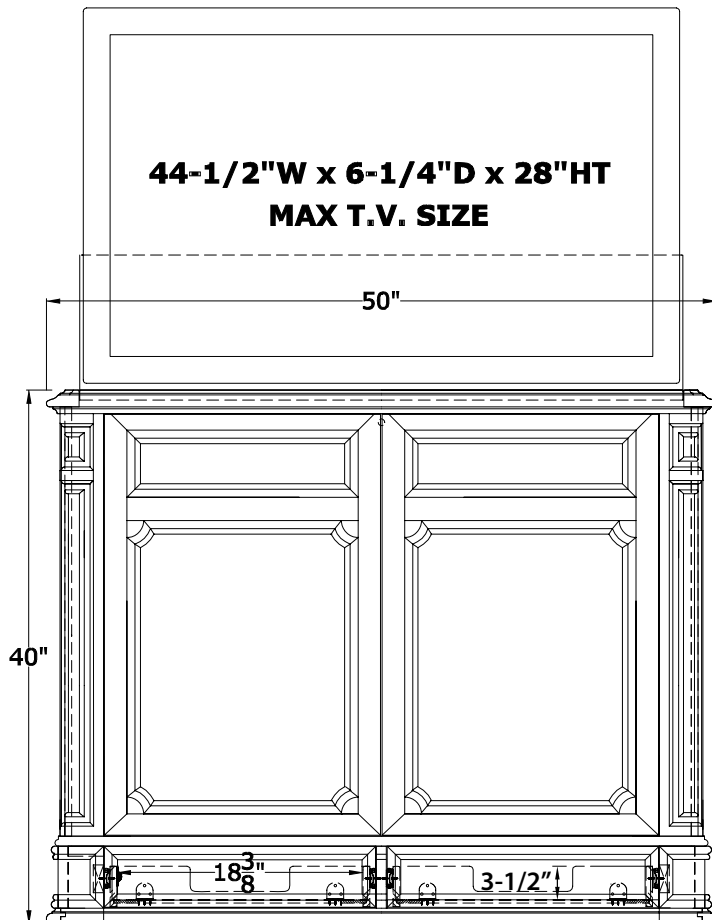

Crystal Pointe (White)

TV Lift Cabinet (Foot of the Bed Unit)

Dimension Drawing

TOP VIEW

DRAWER
INTERIOR DIMENSIONS

**44-1/2"W x 6-1/4"D x 28"HT
MAX T.V. SIZE**

FRONT VIEW

SIDE VIEW