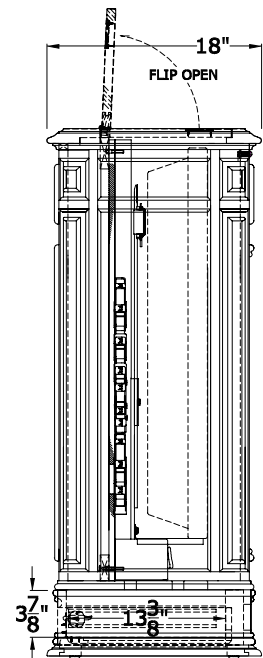

Crystal Pointe XL (Brown)

TV Lift Cabinet (Foot of the Bed Unit)

Dimension Drawing

TOP VIEW

DRAWER
INTERIOR DIMENSIONS

**51"W x 5"D x 32 3/4"HT
MAX T.V. SIZE**

FRONT VIEW

SIDE VIEW