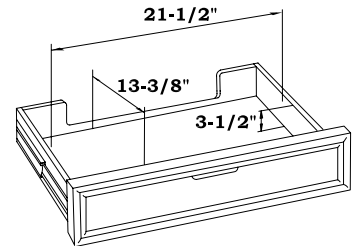

Crystal Pointe XL (Brown)

TV Lift Cabinet (Foot of the Bed Unit)

Dimension Drawing

TOP VIEW

DRAWER
INTERIOR DIMENSIONS

**51"W x 5"D x 32 3/4"HT
MAX T.V. SIZE**

FRONT VIEW

SIDE VIEW