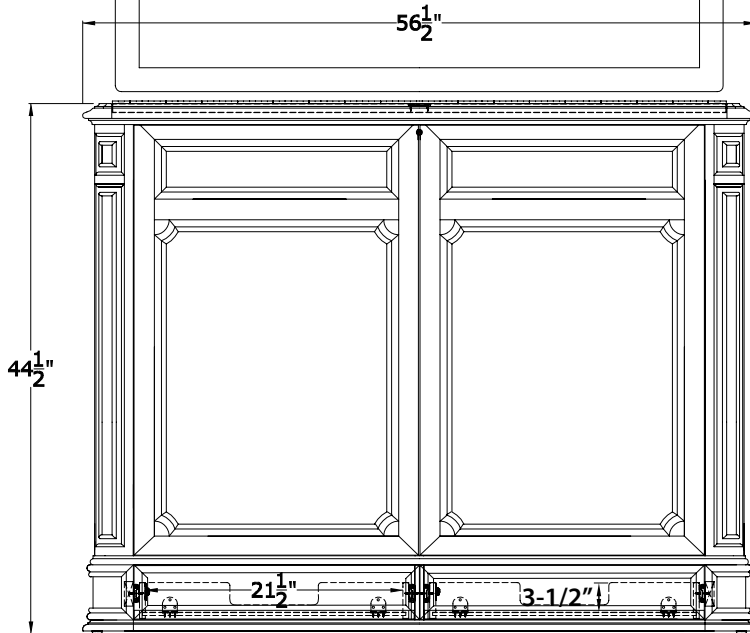

Crystal Pointe XL (Brown)

TV Lift Cabinet (Foot of the Bed Unit)

Dimension Drawing

TOP VIEW

DRAWER
INTERIOR DIMENSIONS

**51"W x 5"D x 32 3/4"HT
MAX T.V. SIZE**

FRONT VIEW

SIDE VIEW