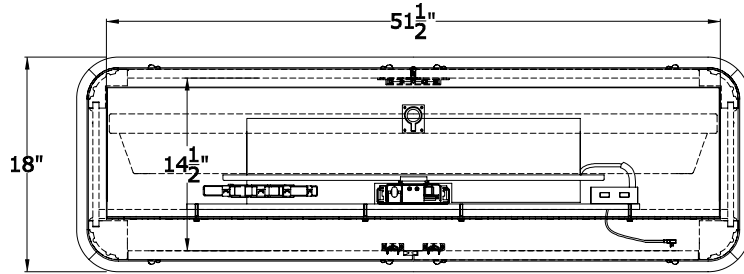

Crystal Pointe XL (Brown)

TV Lift Cabinet (Foot of the Bed Unit)

Dimension Drawing

TOP VIEW

DRAWER
INTERIOR DIMENSIONS

**51"W x 5"D x 32 3/4"HT
MAX T.V. SIZE**

FRONT VIEW

SIDE VIEW