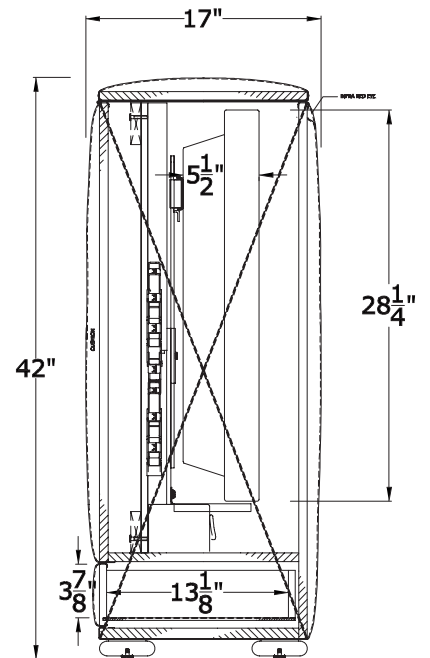

# Notting Hill (Brown)

TV Lift Cabinet (Foot of the Bed Unit)

Dimension Drawing

TOP VIEW

FRONT VIEW

SIDE VIEW