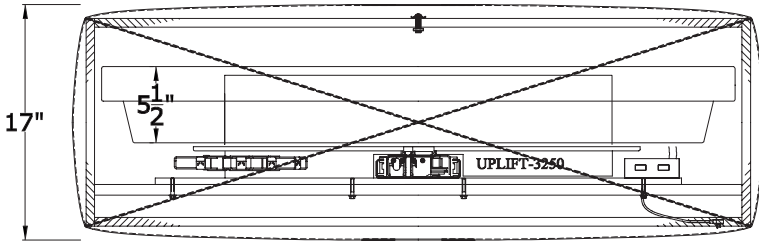

# Notting Hill (Brown)

TV Lift Cabinet (Foot of the Bed Unit)

Dimension Drawing

TOP VIEW

FRONT VIEW

SIDE VIEW