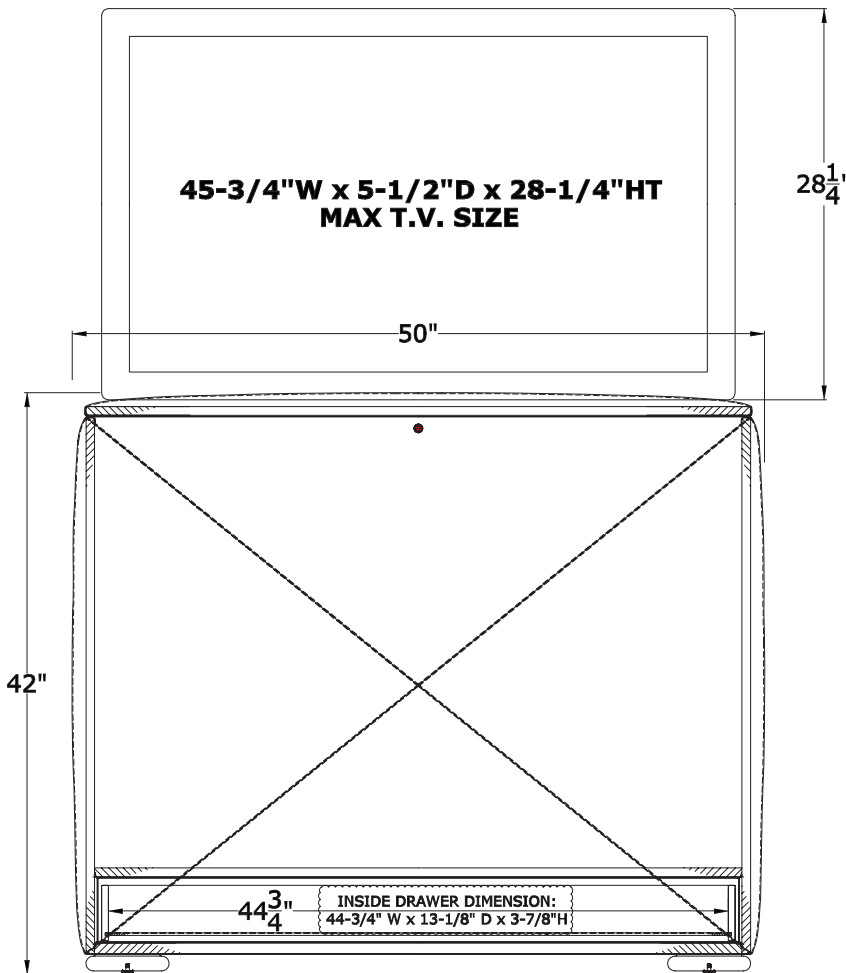

# Notting Hill (Brown)

TV Lift Cabinet (Foot of the Bed Unit)

Dimension Drawing

TOP VIEW

FRONT VIEW

SIDE VIEW