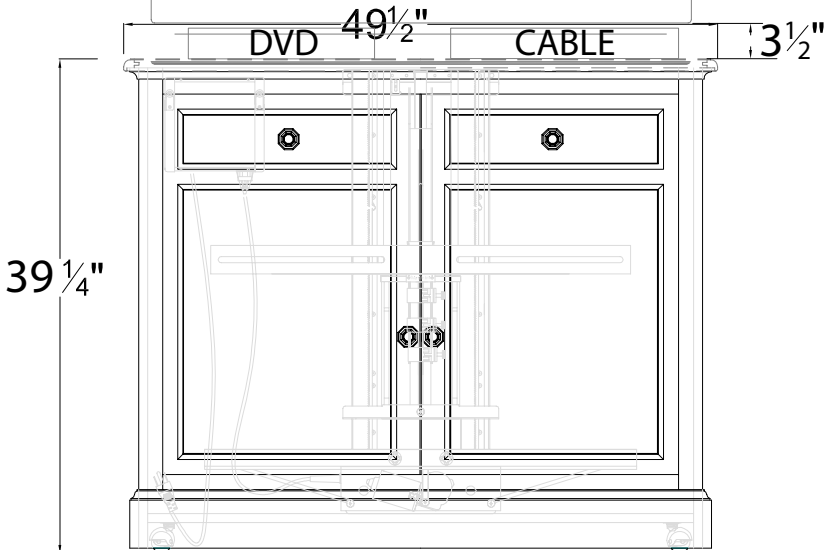

# Traveler

TV Lift Cabinet

Dimension Drawing

TOP VIEW

**45"W x 4-3/4"D x 26-1/2"HT  
MAX. TV SIZE**

FRONT/REAR VIEW

SIDE VIEW