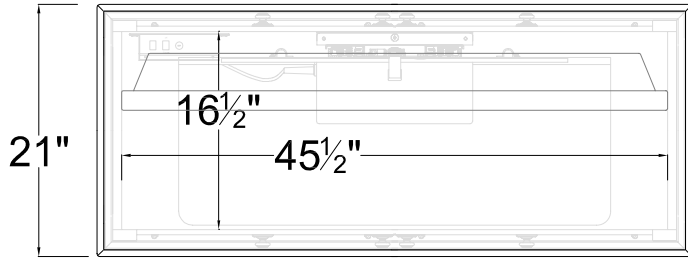

# Traveler

TV Lift Cabinet

Dimension Drawing

TOP VIEW

**45"W x 4-3/4"D x 26-1/2"HT  
MAX. TV SIZE**

FRONT/REAR VIEW

SIDE VIEW