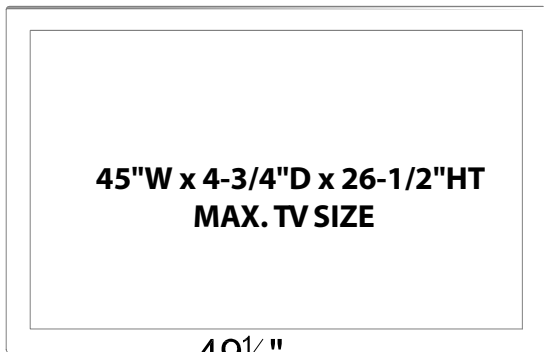

# Traveler

TV Lift Cabinet

Dimension Drawing

TOP VIEW

**45"W x 4-3/4"D x 26-1/2"HT  
MAX. TV SIZE**

FRONT/REAR VIEW

SIDE VIEW