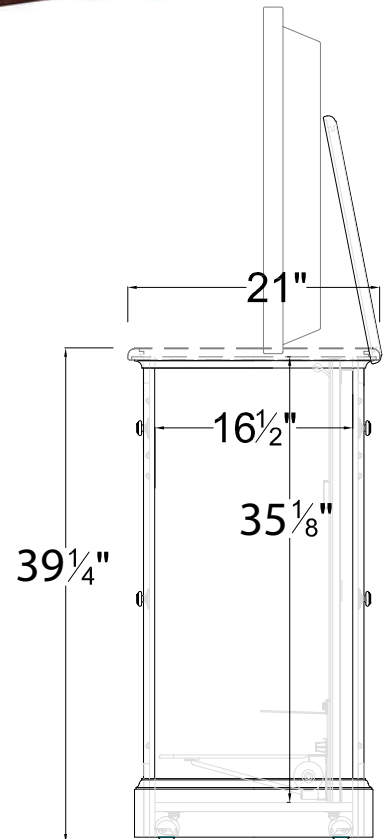

# Traveler

TV Lift Cabinet

Dimension Drawing

TOP VIEW

**45"W x 4-3/4"D x 26-1/2"HT  
MAX. TV SIZE**

FRONT/REAR VIEW

SIDE VIEW