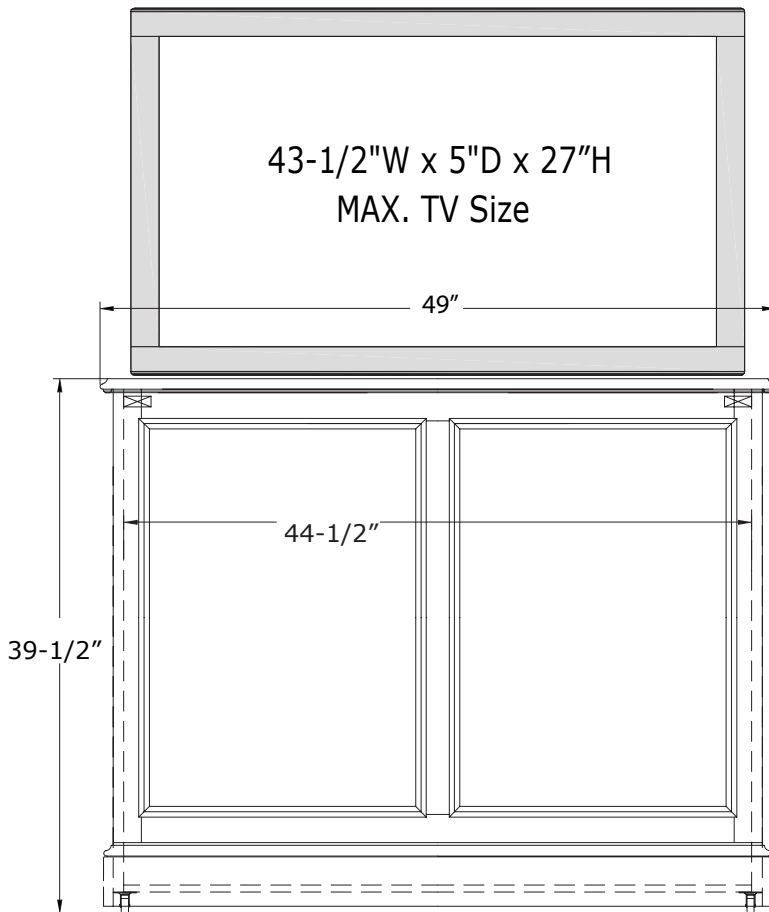

# Carousel (Black)

## TV Lift Cabinet Dimension Drawing

TOP VIEW

FRONT VIEW

SIDE VIEW