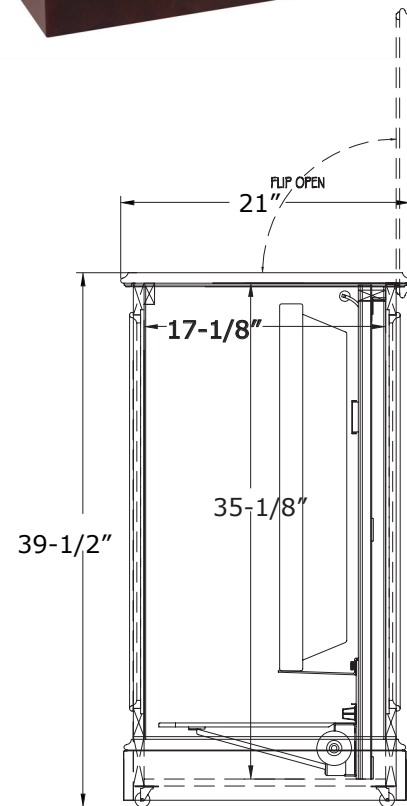

Carousel (Espresso)

TV Lift Cabinet Dimension Drawing

TOP VIEW

FRONT VIEW

SIDE VIEW