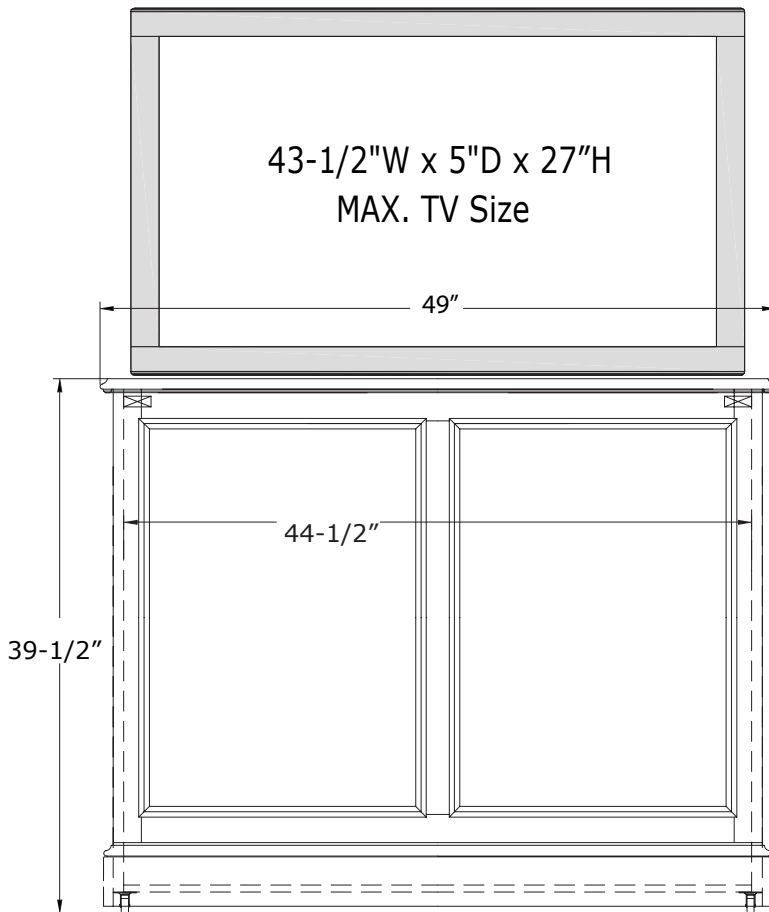

Carousel (Espresso)

TV Lift Cabinet Dimension Drawing

TOP VIEW

FRONT VIEW

SIDE VIEW