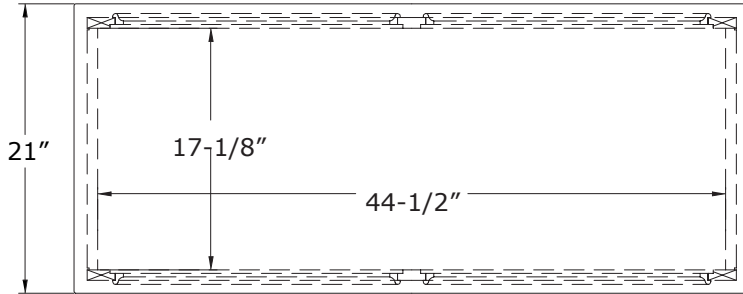

Carousel (Espresso)

TV Lift Cabinet Dimension Drawing

TOP VIEW

FRONT VIEW

SIDE VIEW