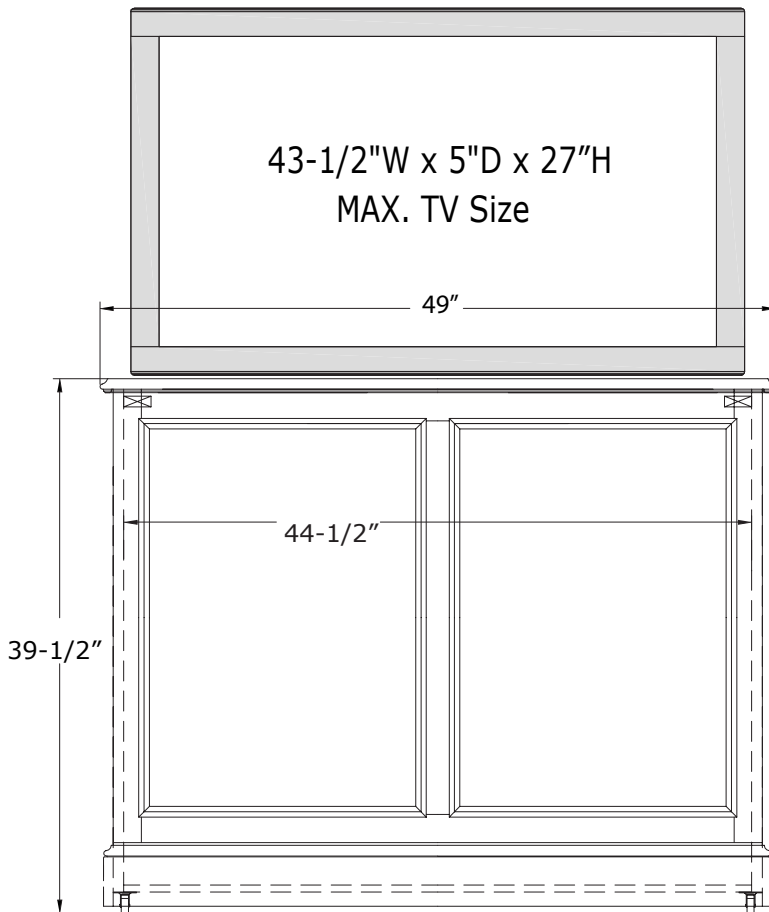

# Carousel (White)

## TV Lift Cabinet Dimension Drawing

TOP VIEW

FRONT VIEW

SIDE VIEW