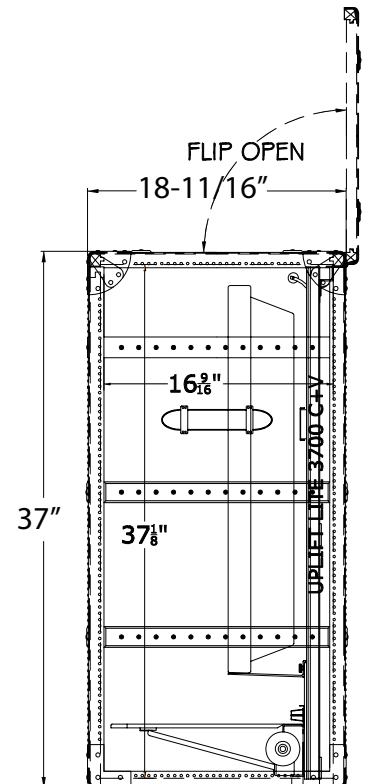

Antiquity

TV Lift Cabinet

Dimension Drawing

TOP VIEW

44" W x 4-3/4"D X 26-1/2"H
MAX. TV Size

FRONT VIEW

SIDE VIEW