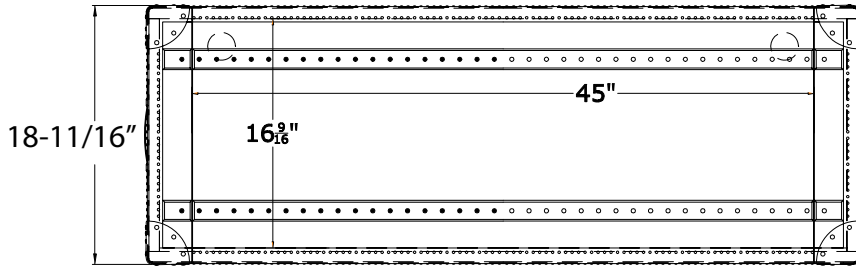

Antiquity

TV Lift Cabinet

Dimension Drawing

TOP VIEW

44" W x 4-3/4"D X 26-1/2"H
MAX. TV Size

FRONT VIEW

SIDE VIEW