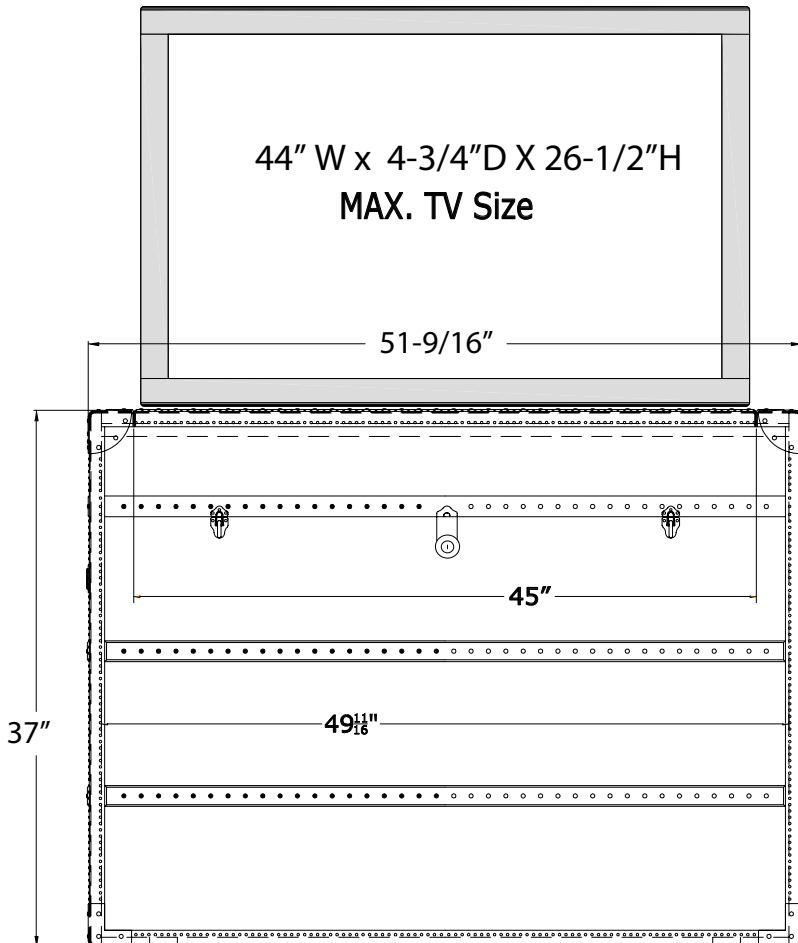

Antiquity

TV Lift Cabinet

Dimension Drawing

TOP VIEW

44" W x 4-3/4"D X 26-1/2"H
MAX. TV Size

FRONT VIEW

SIDE VIEW