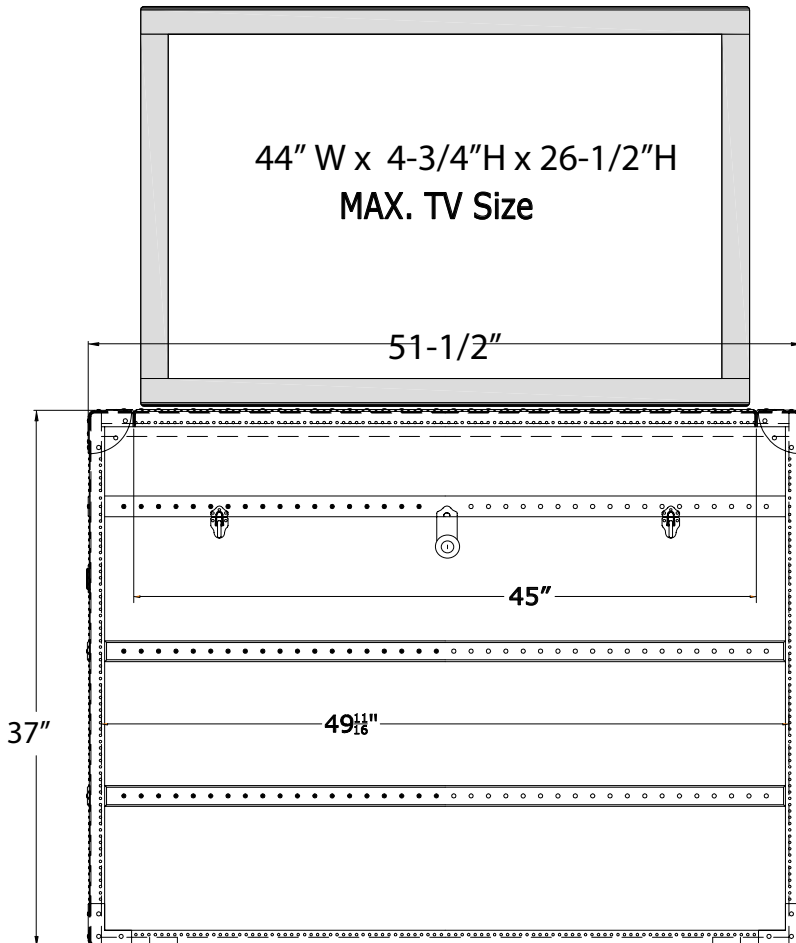

Bermuda Run

TV Lift Cabinet Dimension Drawing

TOP VIEW

FRONT VIEW

SIDE VIEW