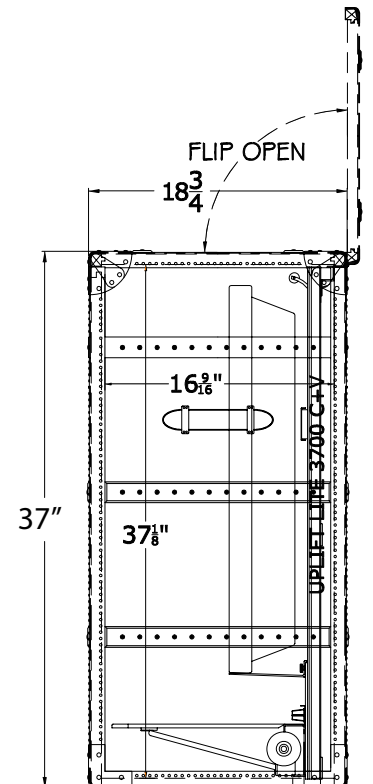

Bermuda Run

TV Lift Cabinet Dimension Drawing

TOP VIEW

FRONT VIEW

SIDE VIEW