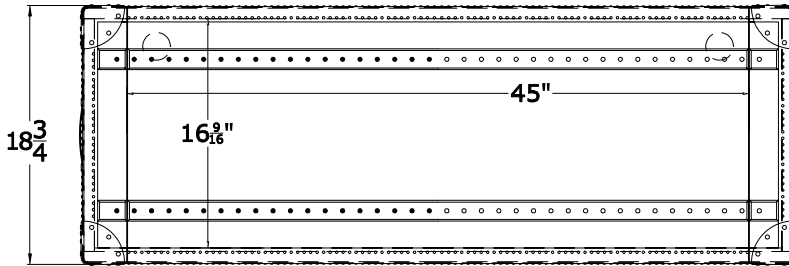

Bermuda Run

TV Lift Cabinet Dimension Drawing

TOP VIEW

FRONT VIEW

SIDE VIEW