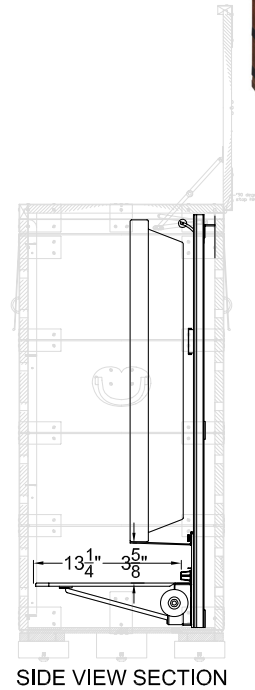

Steamer

TV Lift Cabinet Dimension Drawing

TOP VIEW

SIDE VIEW SECTION

SIDE VIEW

FRONT VIEW (OPEN)

REAR VIEW