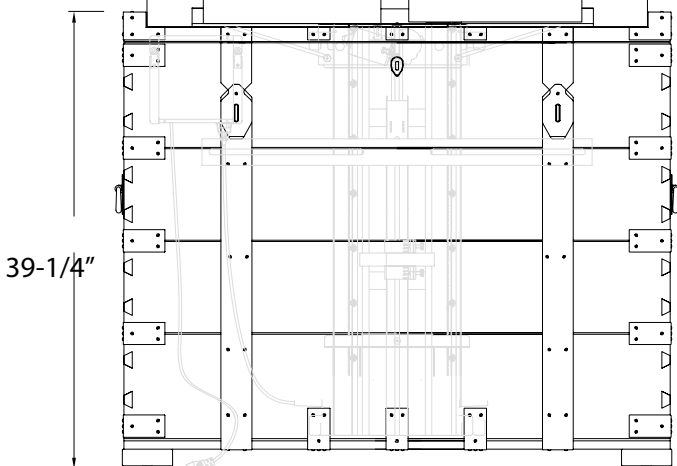

Steamer

TV Lift Cabinet Dimension Drawing

TOP VIEW

SIDE VIEW SECTION

SIDE VIEW

FRONT VIEW (OPEN)

REAR VIEW