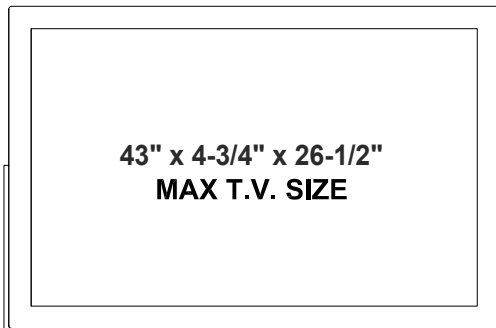

Steamer

TV Lift Cabinet Dimension Drawing

TOP VIEW

SIDE VIEW SECTION

SIDE VIEW

FRONT VIEW (OPEN)

REAR VIEW