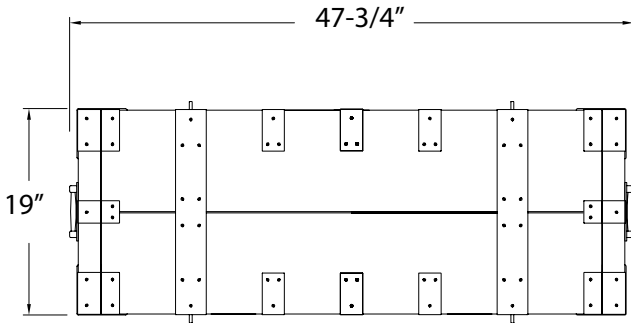

Steamer

TV Lift Cabinet Dimension Drawing

TOP VIEW

SIDE VIEW SECTION

SIDE VIEW

FRONT VIEW (OPEN)

REAR VIEW