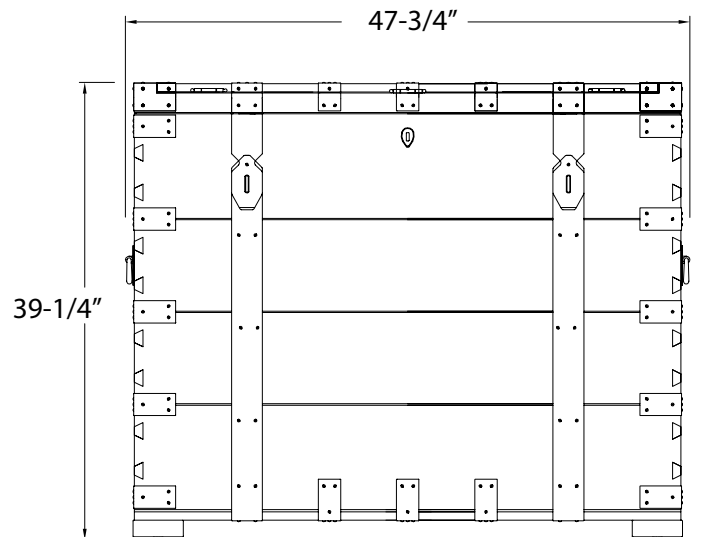

Steamer

TV Lift Cabinet Dimension Drawing

TOP VIEW

SIDE VIEW SECTION

SIDE VIEW

FRONT VIEW (OPEN)

REAR VIEW