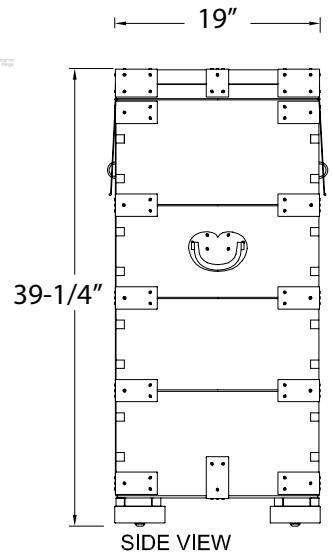

Steamer

TV Lift Cabinet Dimension Drawing

TOP VIEW

SIDE VIEW SECTION

SIDE VIEW

FRONT VIEW (OPEN)

REAR VIEW