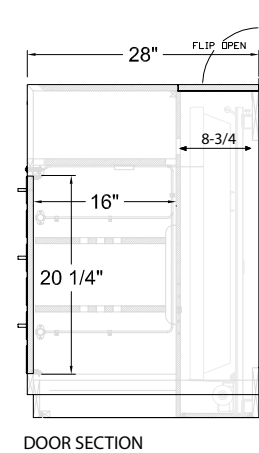

Concord

TV Lift Cabinet Dimension Drawing

**59"W x 4-3/4"D x 34-1/4"H
MAX T.V. SIZE
(Most 65" TV's)**