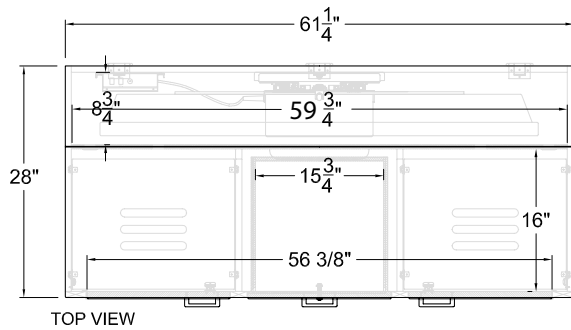

Concord

TV Lift Cabinet Dimension Drawing

**59"W x 4-3/4"D x 34-1/4"H
MAX T.V. SIZE
(Most 65" TV's)**