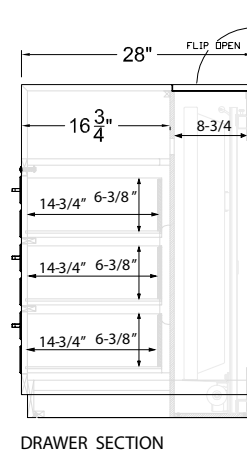

Concord

TV Lift Cabinet Dimension Drawing

**59"W x 4-3/4"D x 34-1/4"H
MAX T.V. SIZE
(Most 65" TV's)**