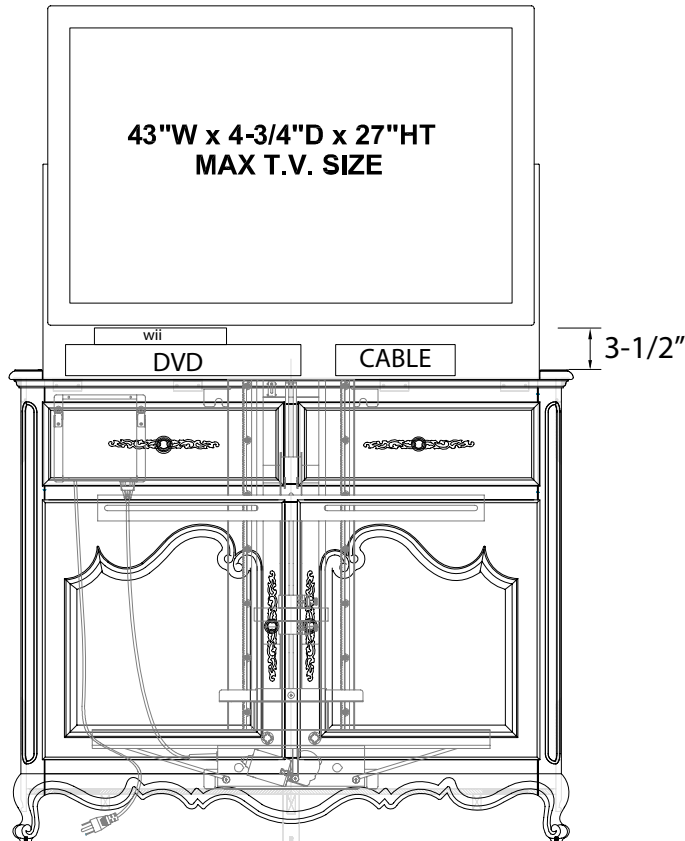

Belle Weathered Black

TV Lift Cabinet

Dimension Drawing

TOP VIEW

SIDE VIEW

FRONT VIEW

REAR VIEW