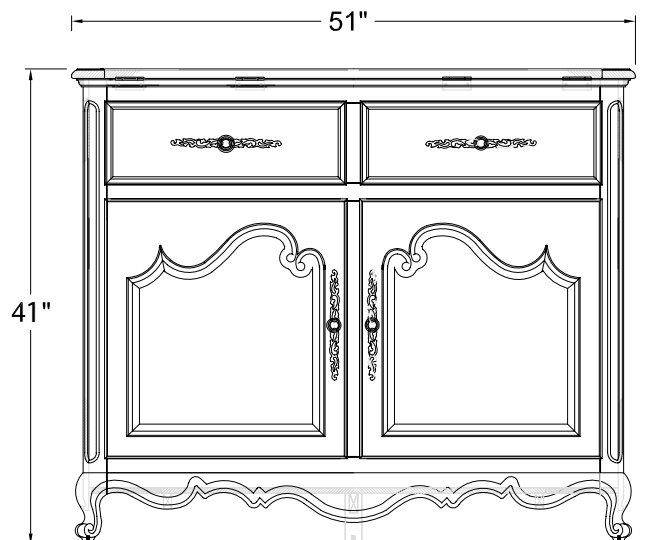

Belle Weathered Black

TV Lift Cabinet

Dimension Drawing

TOP VIEW

SIDE VIEW

FRONT VIEW

REAR VIEW