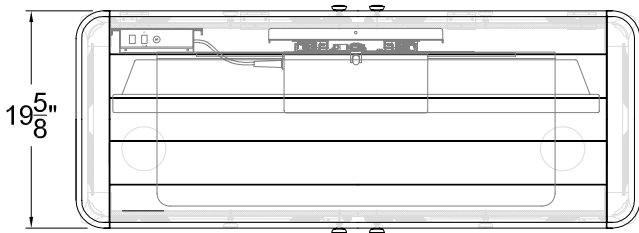

Belle Weathered Black

TV Lift Cabinet

Dimension Drawing

TOP VIEW

SIDE VIEW

FRONT VIEW

REAR VIEW