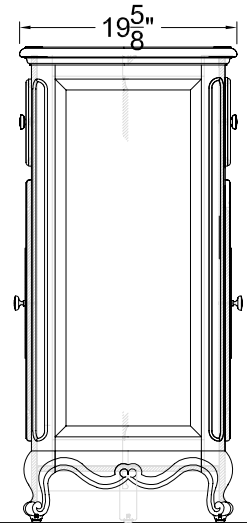

Belle Weathered Black

TV Lift Cabinet

Dimension Drawing

TOP VIEW

SIDE VIEW

FRONT VIEW

REAR VIEW