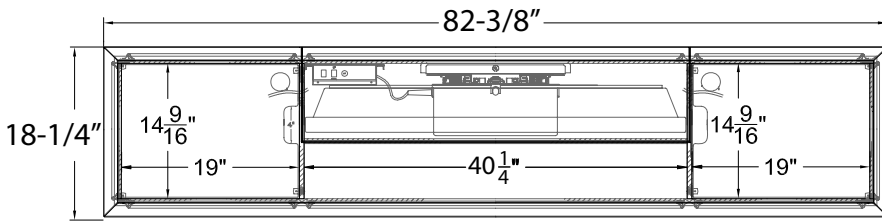

# Suite Brown

TV Lift Cabinet

Dimension Drawing

TOP VIEW

FRONT VIEW

SIDE VIEW (SECTION-A)

**Maximum TV Size**

39" x 4-3/4" x 28"  
(W x D x H)

REAR VIEW

SIDE VIEW (SECTION-B)