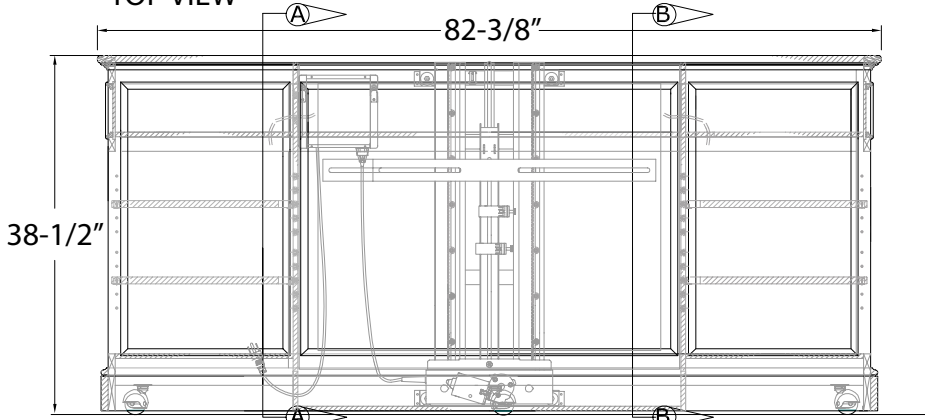

# Suite Brown

TV Lift Cabinet

Dimension Drawing

TOP VIEW

FRONT VIEW

SIDE VIEW (SECTION-A)

**Maximum TV Size**

39" x 4-3/4" x 28"  
(W x D x H)

REAR VIEW

SIDE VIEW (SECTION-B)