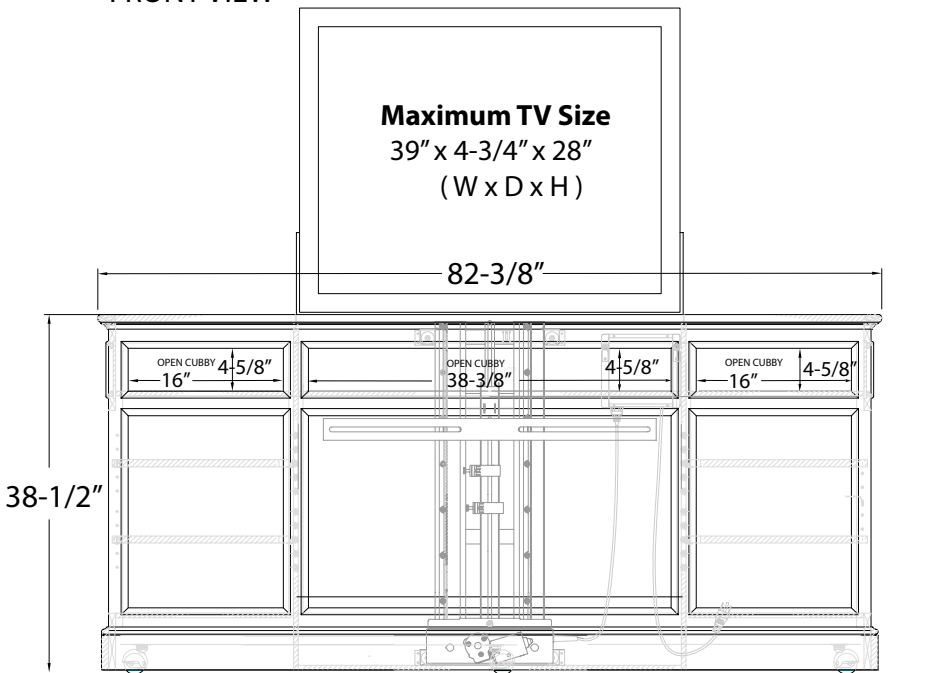

# Suite Brown

TV Lift Cabinet

Dimension Drawing

TOP VIEW

FRONT VIEW

SIDE VIEW (SECTION-A)

**Maximum TV Size**

39" x 4-3/4" x 28"  
(W x D x H)

REAR VIEW

SIDE VIEW (SECTION-B)