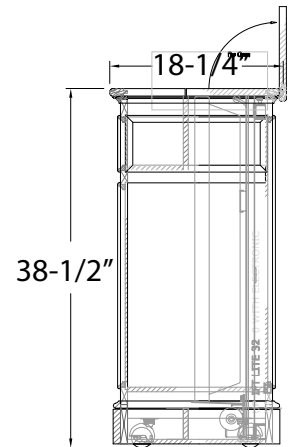

# Suite Brown

TV Lift Cabinet

Dimension Drawing

TOP VIEW

FRONT VIEW

SIDE VIEW (SECTION-A)

**Maximum TV Size**

39" x 4-3/4" x 28"  
(W x D x H)

REAR VIEW

SIDE VIEW (SECTION-B)