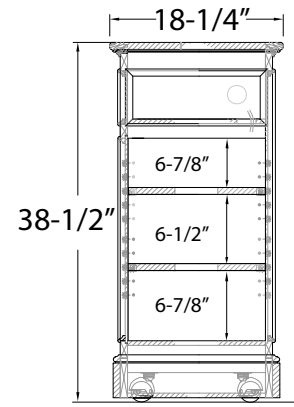

# Suite Brown

TV Lift Cabinet

Dimension Drawing

TOP VIEW

FRONT VIEW

SIDE VIEW (SECTION-A)

**Maximum TV Size**

39" x 4-3/4" x 28"  
(W x D x H)

REAR VIEW

SIDE VIEW (SECTION-B)