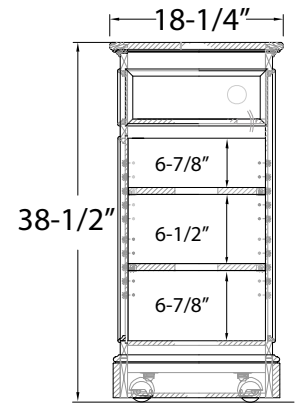

# Suite Black

TV Lift Cabinet

Dimension Drawing

TOP VIEW

FRONT VIEW

SIDE VIEW (SECTION-A)

**Maximum TV Size**

39" x 4-3/4" x 28"  
(W x D x H)

REAR VIEW

SIDE VIEW (SECTION-B)