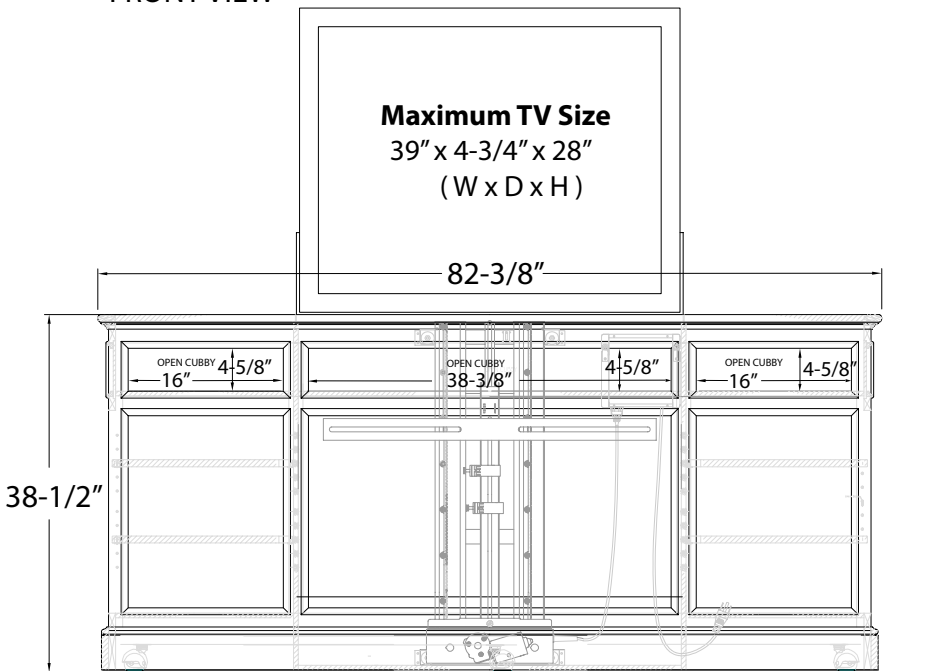

# Suite Black

TV Lift Cabinet

Dimension Drawing

TOP VIEW

FRONT VIEW

SIDE VIEW (SECTION-A)

**Maximum TV Size**

39" x 4-3/4" x 28"  
(W x D x H)

REAR VIEW

SIDE VIEW (SECTION-B)