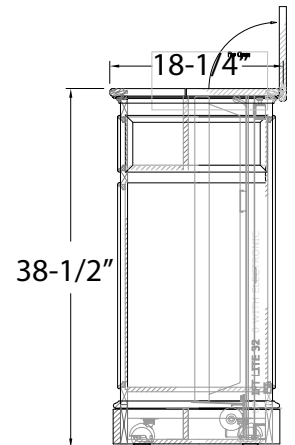

# Suite Black

TV Lift Cabinet

Dimension Drawing

TOP VIEW

FRONT VIEW

SIDE VIEW (SECTION-A)

**Maximum TV Size**

39" x 4-3/4" x 28"  
(W x D x H)

REAR VIEW

SIDE VIEW (SECTION-B)