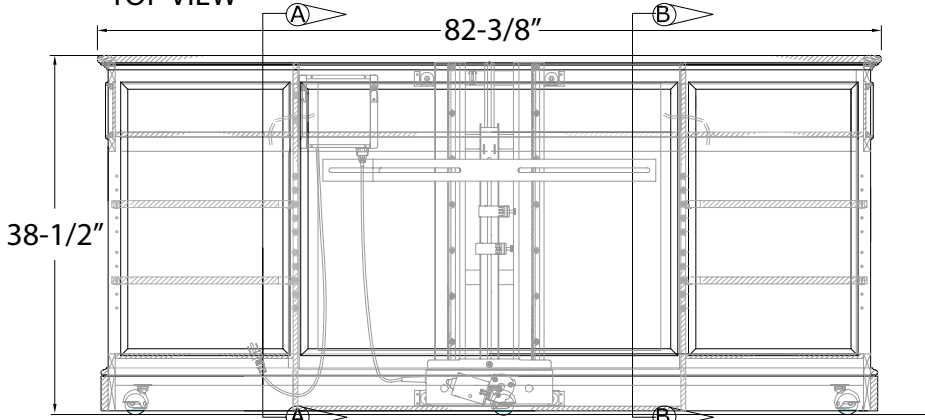

# Suite Black

TV Lift Cabinet

Dimension Drawing

TOP VIEW

FRONT VIEW

SIDE VIEW (SECTION-A)

**Maximum TV Size**

39" x 4-3/4" x 28"  
(W x D x H)

REAR VIEW

SIDE VIEW (SECTION-B)