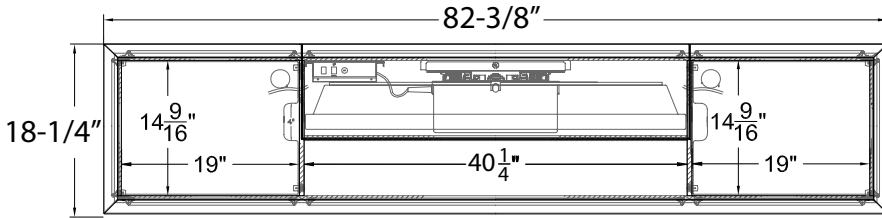

# Suite Black

TV Lift Cabinet

Dimension Drawing

TOP VIEW

FRONT VIEW

SIDE VIEW (SECTION-A)

**Maximum TV Size**

39" x 4-3/4" x 28"  
(W x D x H)

REAR VIEW

SIDE VIEW (SECTION-B)