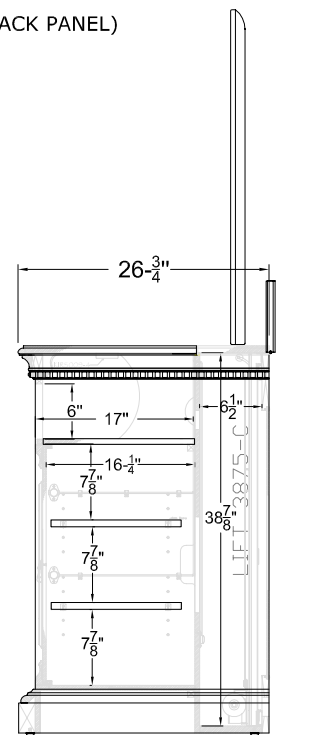

Estancia

TV Lift Cabinet

Dimension Drawing

TOP VIEW

REAR VIEW(BACK PANEL)

FRONT VIEW

SIDE VIEW