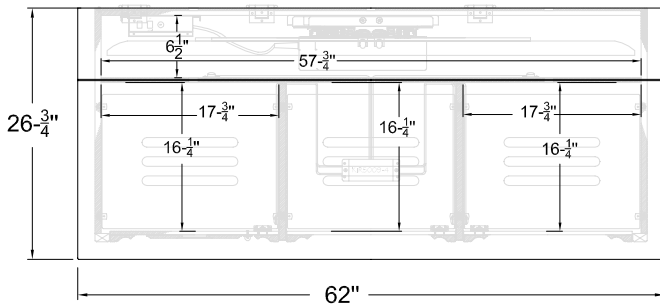

Estancia

TV Lift Cabinet

Dimension Drawing

TOP VIEW

REAR VIEW(BACK PANEL)

FRONT VIEW

SIDE VIEW