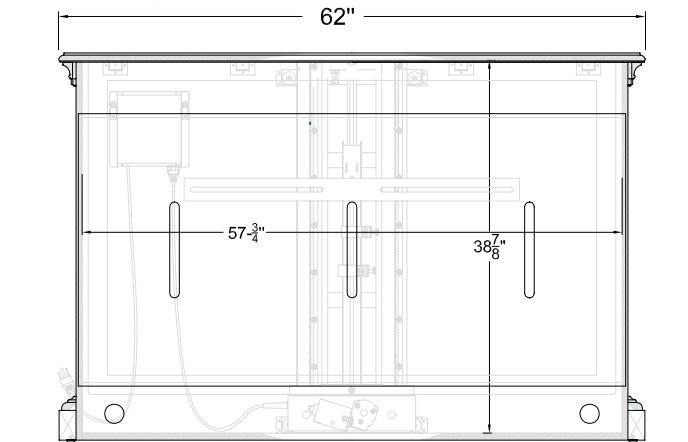

Estancia

TV Lift Cabinet

Dimension Drawing

TOP VIEW

REAR VIEW(BACK PANEL)

FRONT VIEW

SIDE VIEW