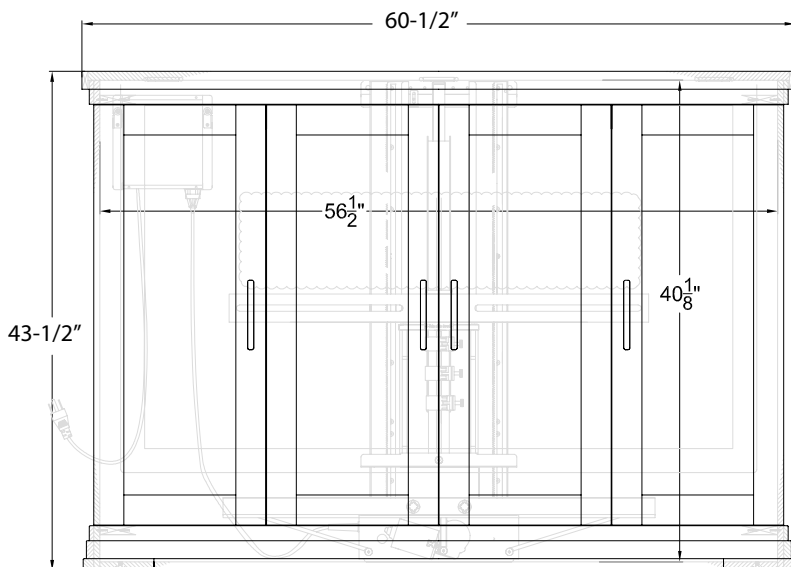

# Linton

TV Lift Cabinet

Dimension Drawing

TOP VIEW

FRONT/REAR VIEW

SIDE VIEW