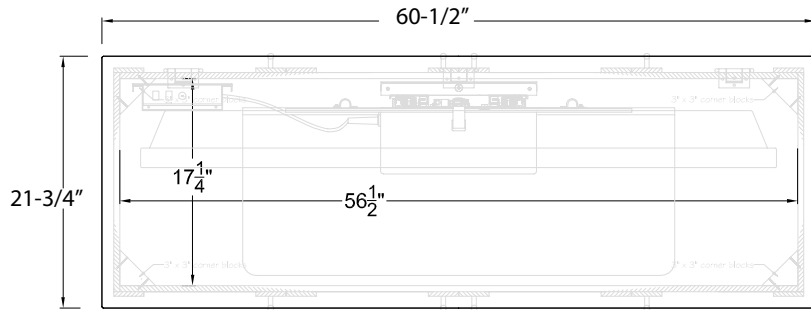

# Linton

TV Lift Cabinet

Dimension Drawing

TOP VIEW

FRONT/REAR VIEW

SIDE VIEW