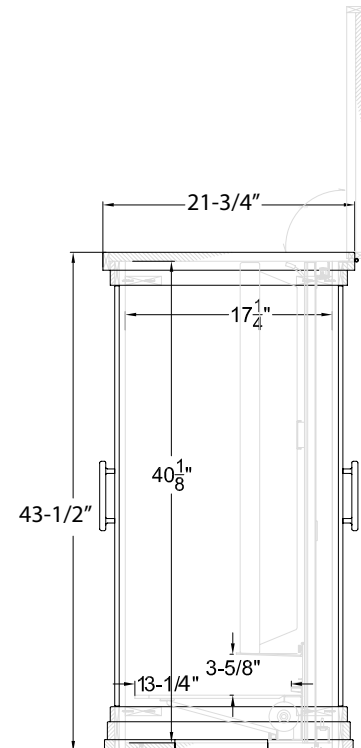

# Linton

TV Lift Cabinet

Dimension Drawing

TOP VIEW

FRONT/REAR VIEW

SIDE VIEW