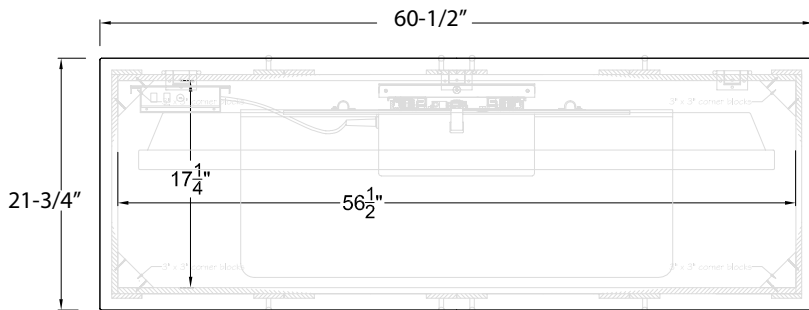

Linton White

TV Lift Cabinet

Dimension Drawing

TOP VIEW

FRONT/REAR VIEW

SIDE VIEW