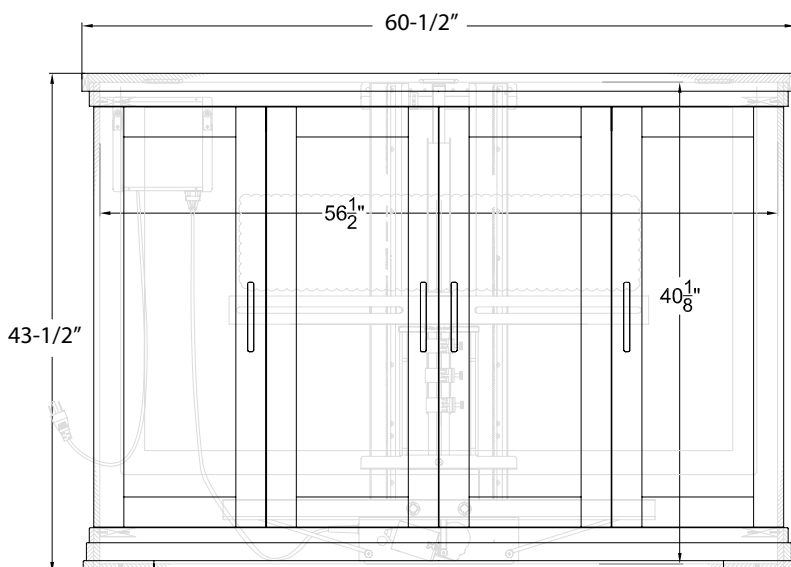

Linton White

TV Lift Cabinet

Dimension Drawing

TOP VIEW

FRONT/REAR VIEW

SIDE VIEW