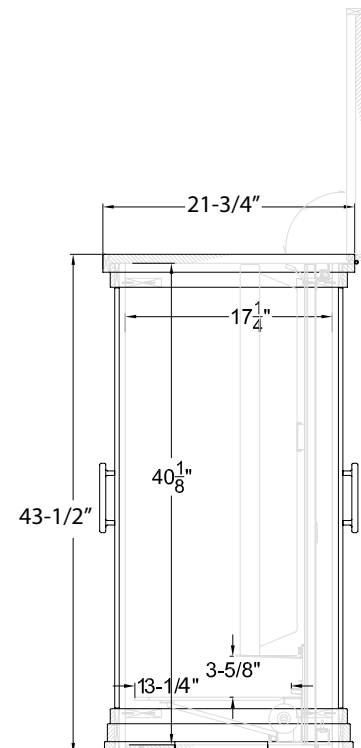

Linton White

TV Lift Cabinet

Dimension Drawing

TOP VIEW

FRONT/REAR VIEW

SIDE VIEW