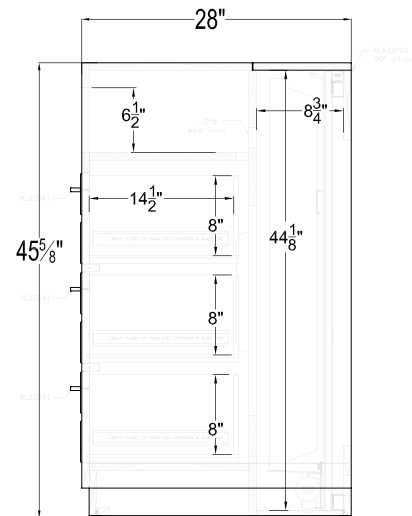

Concord XL

TV Lift Cabinet Dimension Drawing

TOP VIEW

FRONT VIEW

SECTION C

SECTION B