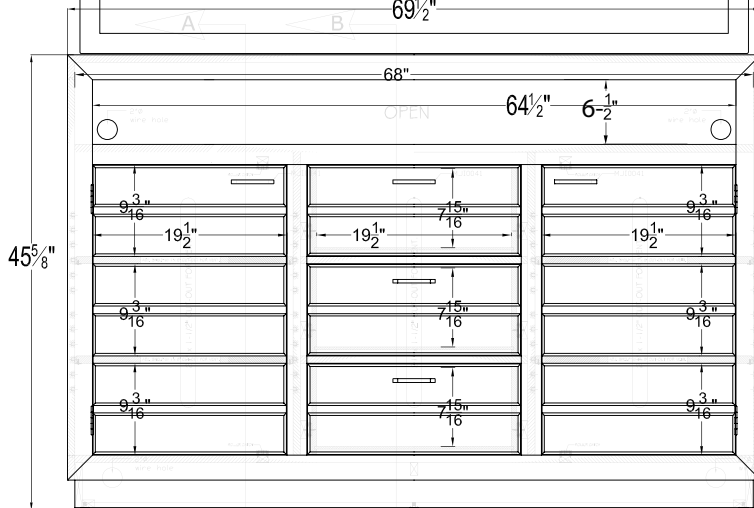

Concord XL

TV Lift Cabinet Dimension Drawing

TOP VIEW

FRONT VIEW

SECTION C

SECTION B