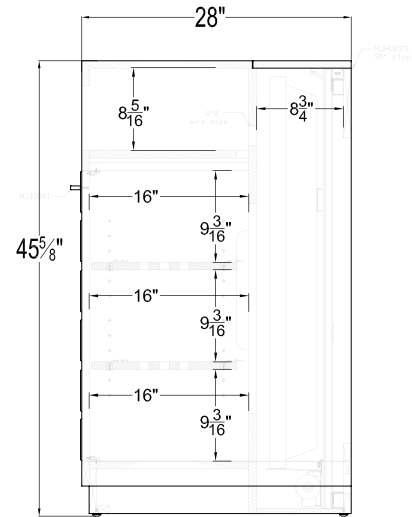

Concord XL

TV Lift Cabinet Dimension Drawing

TOP VIEW

FRONT VIEW

SECTION C

SECTION B