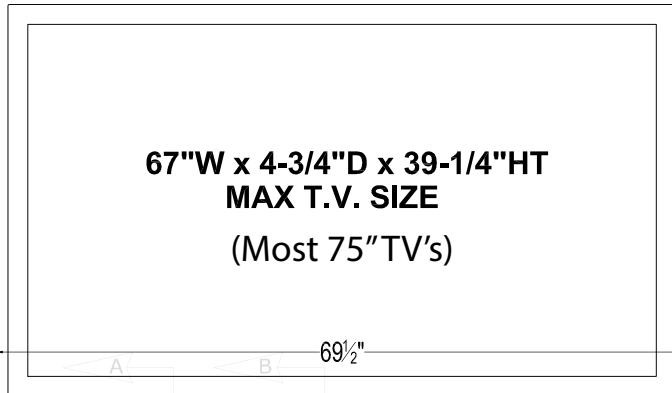

Concord XL

TV Lift Cabinet Dimension Drawing

TOP VIEW

FRONT VIEW

SECTION C

SECTION B