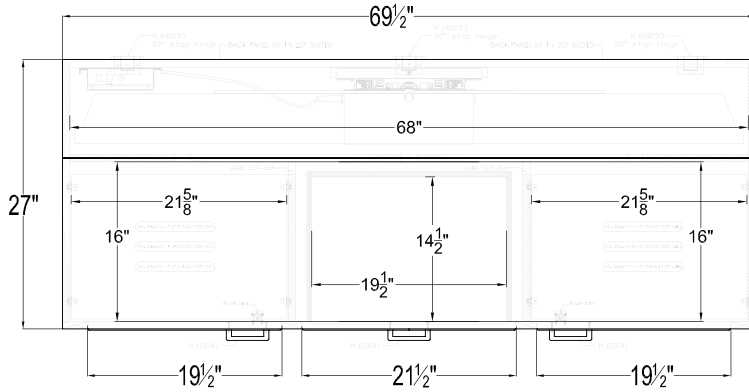

Concord XL

TV Lift Cabinet Dimension Drawing

TOP VIEW

FRONT VIEW

SECTION C

SECTION B