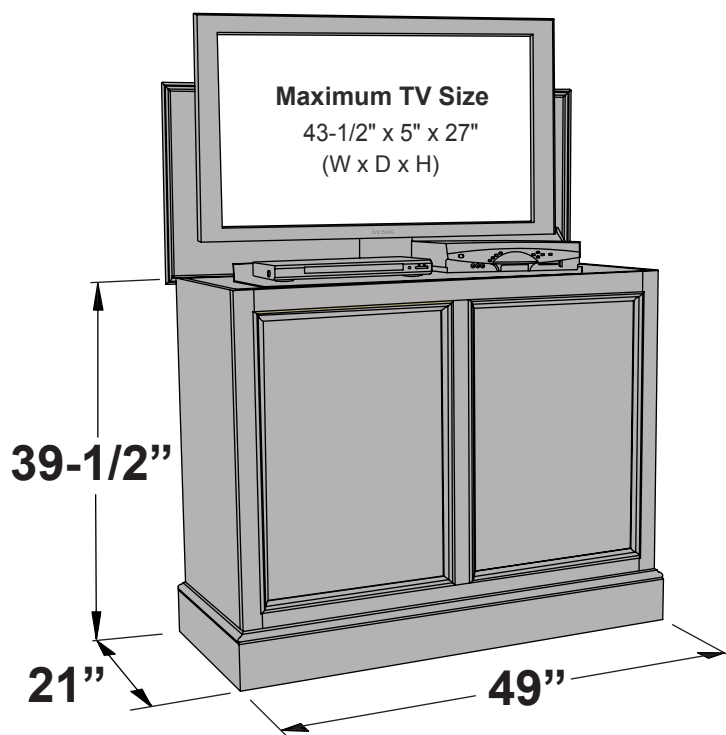

Lift Features:

- Fully assembled & pre-installed.
- 1 year in home parts and labor warranty.
- Radio Frequency Remote.
- Universal TV mounting bracket & TV mounting hardware included.
- Heavy-duty rack and pinion drive system.
- Smooth and stable travel.
- Nearly silent operation.
- Welded steel construction.
- Built-in wire management.
- Patent Pending.