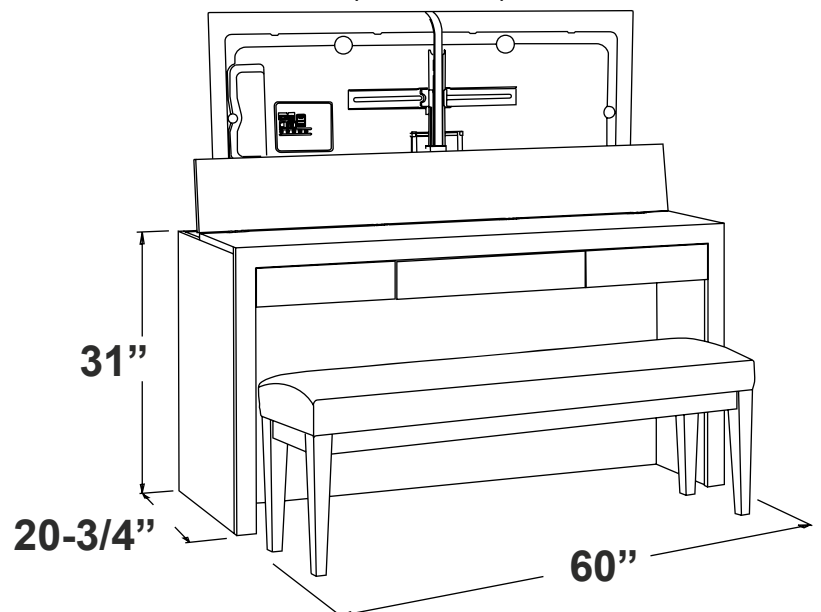

Queen/King Footboard Desk Lift w/ Bench TV Lift Cabinet

Cabinet Features:

- Made in the USA of Solid Maple
- Houses TV's 36-49"
- Maximum TV size of 55" x 24-3/4" x 4"
- Center drawer has a built in infrared which allows you to place cable box/DVD player in drawer and control it without opening the drawer
- Onboard manual controls and surge protection
- Built-in contact closure
- One onboard electrical outlet for your TV
- Built-in adjustable floor levelers
- 3 Drawers on ball bearing slides
- Upholstered bench
- Finished by hand in our high sheen espresso

Maximum TV Size

55" x 4" X 24-3/4"
(W X D X H)

- **Radio frequency remote**
For operating TV lift mechanism

- **Infrared relay system**
Provides a window from your handheld to your TV and AV components even though they are concealed inside the cabinet. No programming required!