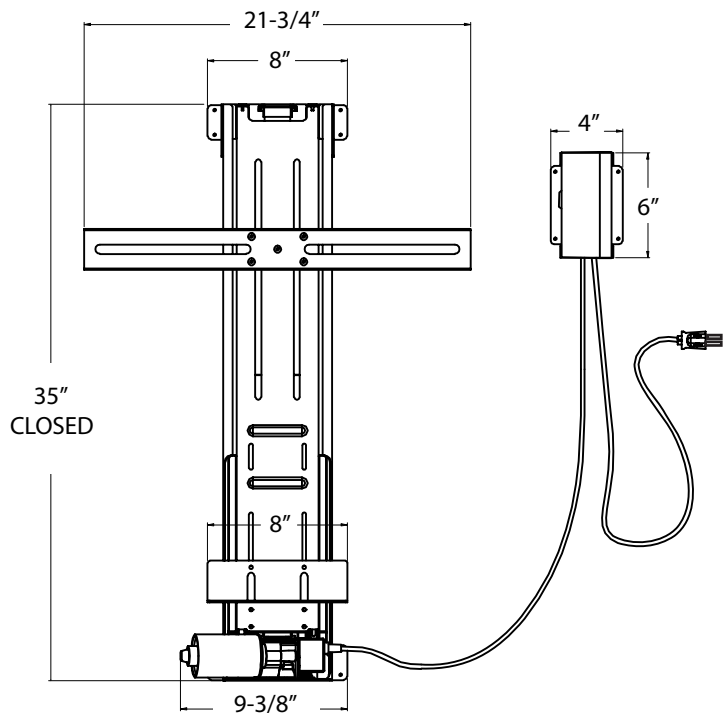

# Model: 35" Tall TV Lift

## WILL YOUR TV FIT?

Max. TV Size w/o Stand: Unlimited Width x 3-1/2" W. x 31"H.

Fits TV's: (For most 60" TV's or smaller)

Closed Lift Dimension: 21-13/16" x 6-1/4" x 35"

Open Lift Dimension: 21-13/16" x 6-1/4" x 66-3/4"

Travel Distance: 31-3/4"

FRONT VIEW  
OPEN

SIDE VIEW  
CLOSED

FRONT VIEW  
CLOSED

TOP VIEW