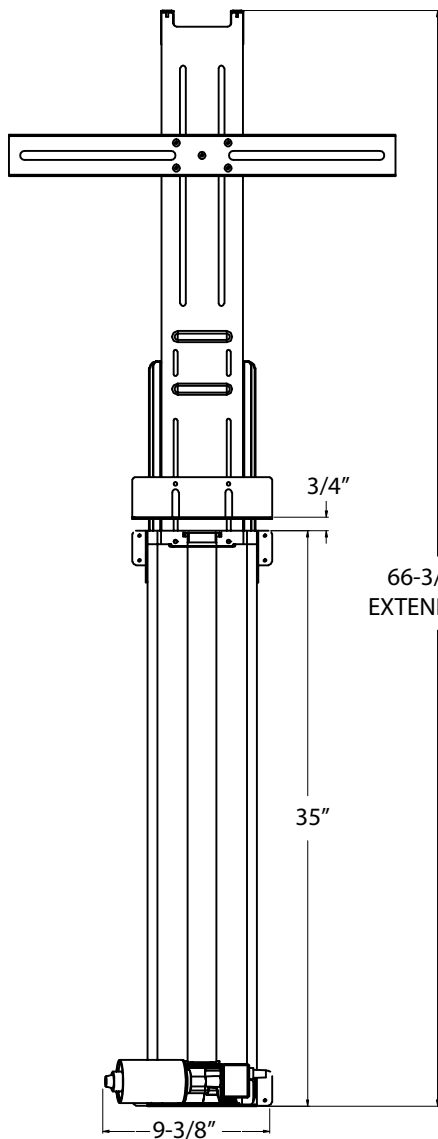

# Model: 35" Tall TV Lift

## WILL YOUR TV FIT?

Max. TV Size w/o Stand: Unlimited Width x 3-1/2" W. x 31"H.

Fits TV's: (For most 60" TV's or smaller)

Closed Lift Dimension: 21-13/16" x 6-1/4" x 35"

Open Lift Dimension: 21-13/16" x 6-1/4" x 66-3/4"

Travel Distance: 31-3/4"

FRONT VIEW  
OPEN

SIDE VIEW  
CLOSED

FRONT VIEW  
CLOSED

TOP VIEW