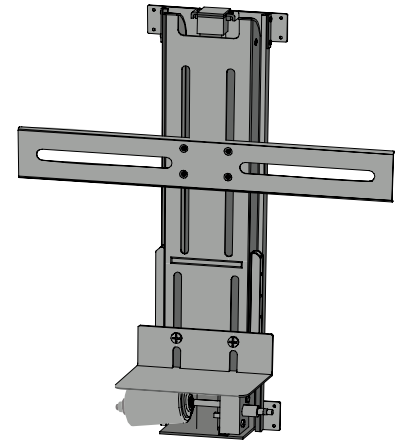

# Model: 35" Tall TV Lift

## WILL YOUR TV FIT?

Max. TV Size w/o Stand: Unlimited Width x 3-1/2" W. x 31"H.

Fits TV's: (For most 60" TV's or smaller)

Closed Lift Dimension: 21-13/16" x 6-1/4" x 35"

Open Lift Dimension: 21-13/16" x 6-1/4" x 66-3/4"

Travel Distance: 31-3/4"

FRONT VIEW  
OPEN

SIDE VIEW  
CLOSED

FRONT VIEW  
CLOSED

TOP VIEW