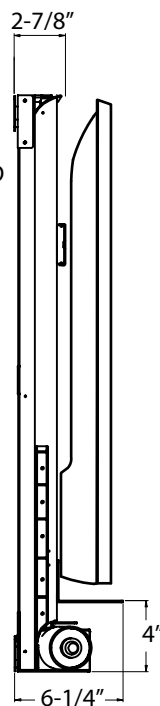

# Model: 35" Tall TV Lift

## WILL YOUR TV FIT?

Max. TV Size w/o Stand: Unlimited Width x 3-1/2" W. x 31"H.

Fits TV's: (For most 60" TV's or smaller)

Closed Lift Dimension: 21-13/16" x 6-1/4" x 35"

Open Lift Dimension: 21-13/16" x 6-1/4" x 66-3/4"

Travel Distance: 31-3/4"

FRONT VIEW  
OPEN

SIDE VIEW  
CLOSED

FRONT VIEW  
CLOSED

TOP VIEW